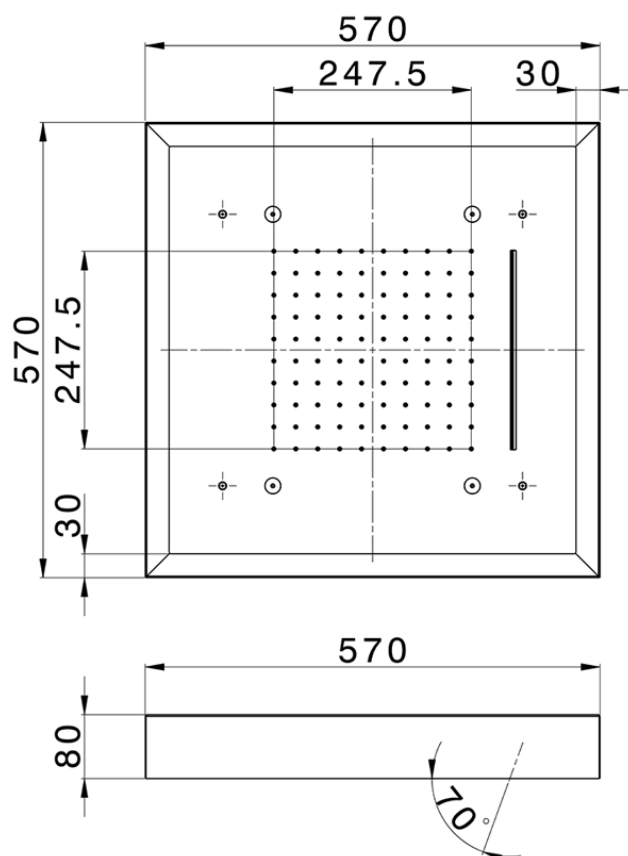

**570x570 mm Chromotherapy Ceiling showerhead ZEN SHOWER\_ZS0C0160**

ZS0C0160

<https://en.cisal.it/570x570-mm-chromotherapy-ceiling-showerhead-zen-shower-zs0c0160>

2026-04-28