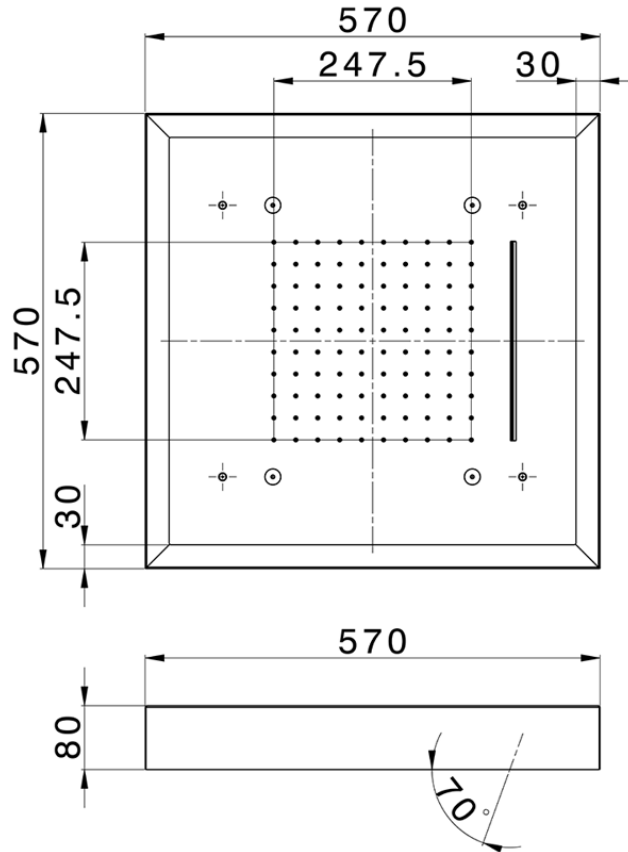

## 570x570 mm Chromotherapy Ceiling showerhead ZEN SHOWER\_ZS0C0160

ZS0C0160

<https://en.cisal.it/570x570-mm-chromotherapy-ceiling-showerhead-zen-shower-zs0c0160>

2026-05-19