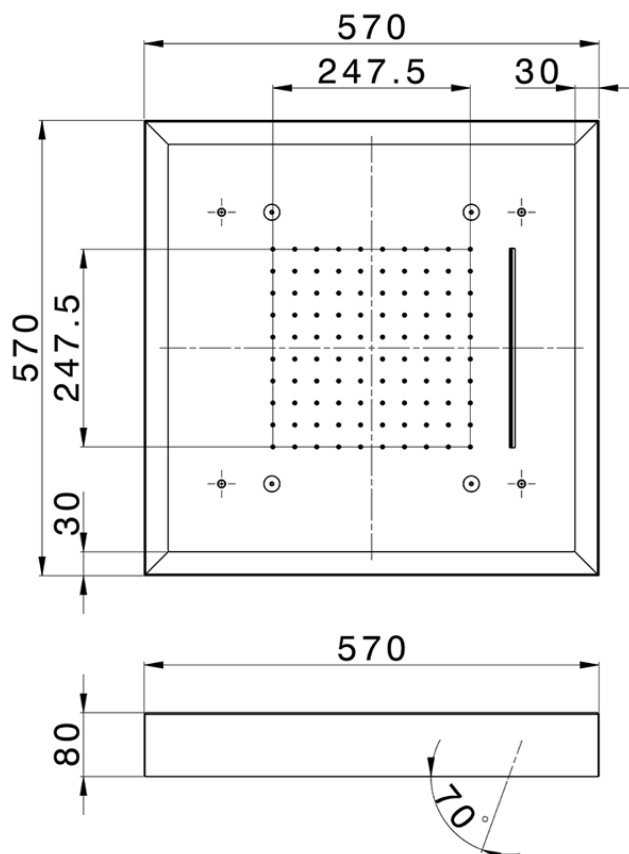

570x570 mm Chromotherapy Ceiling showerhead ZEN SHOWER_ZS0C0160

ZS0C0160

<https://en.cisal.it/570x570-mm-chromotherapy-ceiling-showerhead-zen-shower-zs0c0160>

2026-06-13