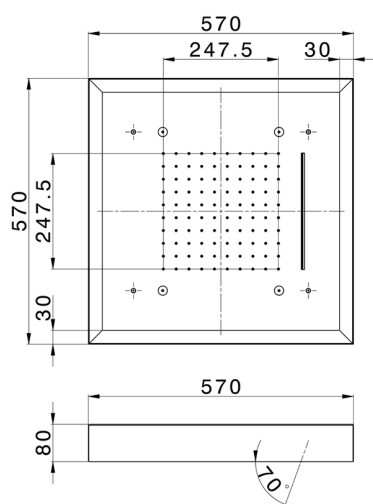

## 570x570 mm Chromotherapy Ceiling showerhead ZEN SHOWER\_ZS0C0160

MODEL **ZS0C0160**

570x570 mm Chromotherapy Ceiling showerhead, with white cover, rain, spraying, waterfall, chromotherapy functions, wireless control, Stainless Steel AISI 304