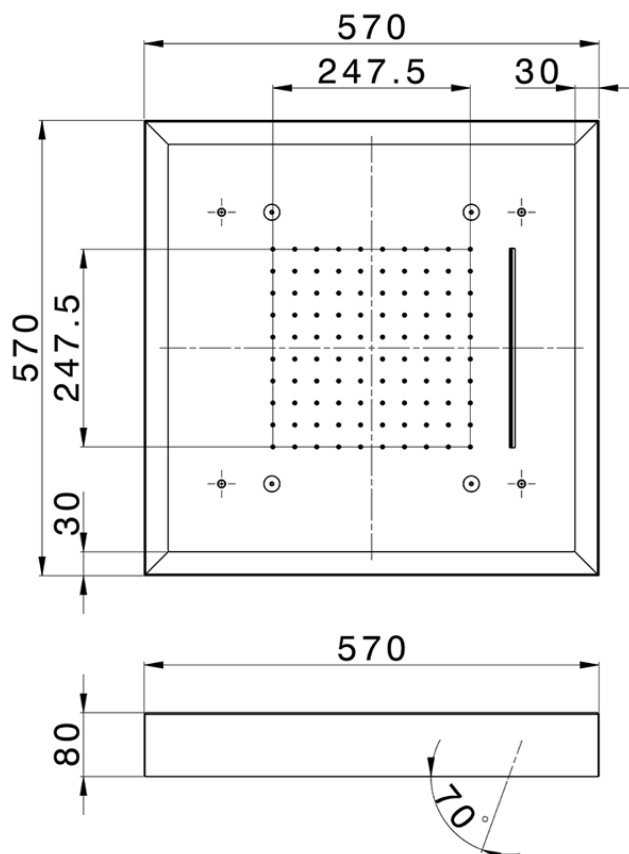

570x570 mm Chromotherapy Ceiling showerhead ZEN SHOWER_ZS0C0160

ZS0C0160

<https://en.cisal.it/570x570-mm-chromotherapy-ceiling-showerhead-zen-shower-zs0c0160>

2026-06-08