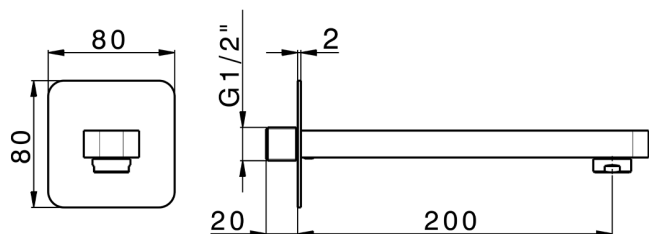

Filler spout PUSH&SHOWER_ZA0G5110

MODEL **ZA0G5110**

Filler spout, 200mm Length, 80x80mm rounded plate, 1/2" M connection

AVAILABLE FINISHINGS

-  **21** 21 Chrome
-  **24** 24 Gold
-  **26** 26 Old Copper
-  **2B** 2B Polished Nickel
-  **2F** 2F Brushed Nickel
-  **2W** 2W Brushed Gold
-  **3W** 3W Brushed Black Titanium
-  **5G** 5G Rose Gold
-  **40** 40 Matt Black