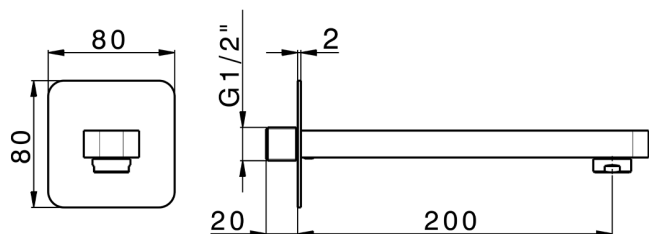

## Filler spout PUSH&SHOWER\_ZA0G5110

MODEL **ZA0G5110**

Filler spout, 200mm Length, 80x80mm rounded plate, 1/2" M connection