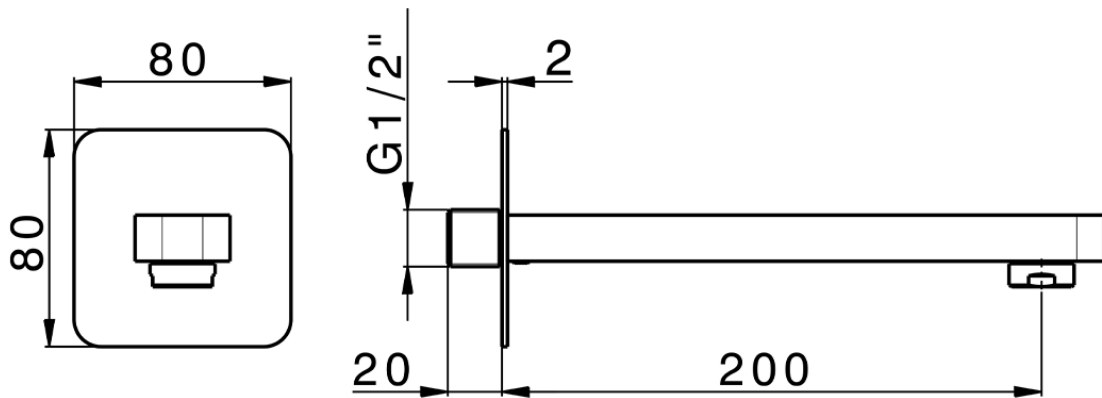

Filler spout PUSH&SHOWER_ZA0G5110

ZA0G5110

<https://en.cisal.it/filler-spout-pushshower-za0g5110>

2026-06-08