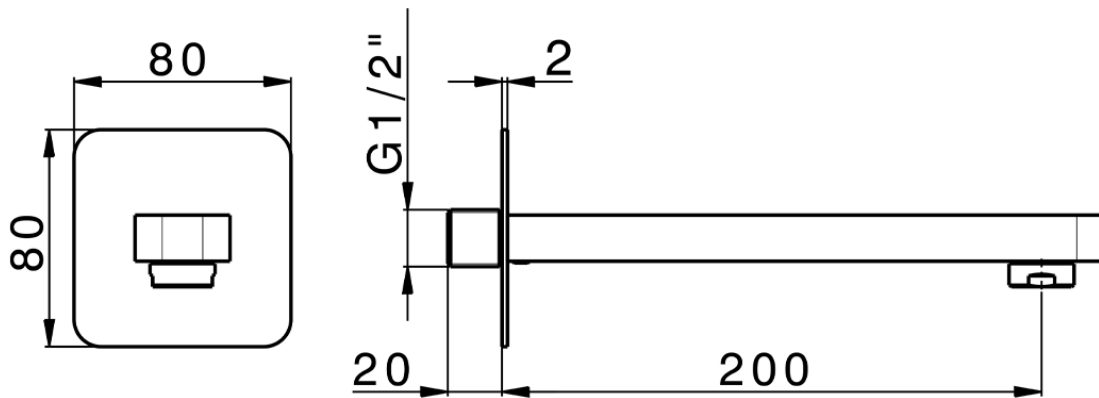

Filler spout PUSH&SHOWER_ZA0G5110

ZA0G5110

<https://en.cisal.it/filler-spout-pushshower-za0g5110>

2026-06-29