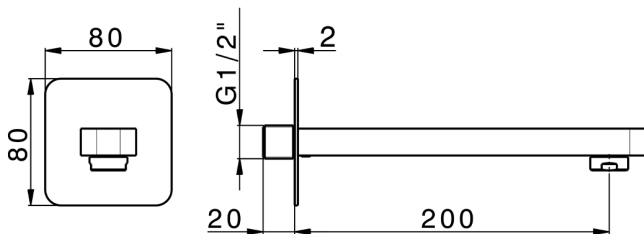

CHARACTERISTICS

2026-06-14