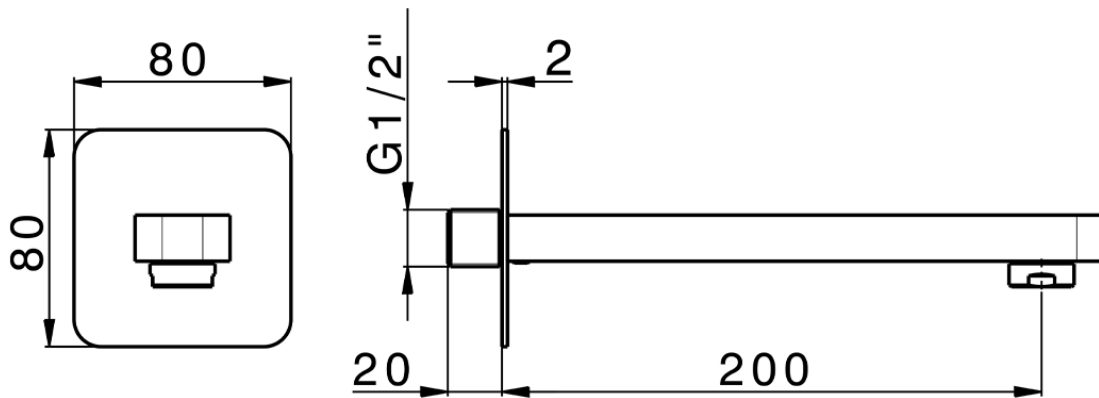

Filler spout PUSH&SHOWER_ZA0G5110

ZA0G5110

<https://en.cisal.it/filler-spout-pushshower-za0g5110>

2026-06-13