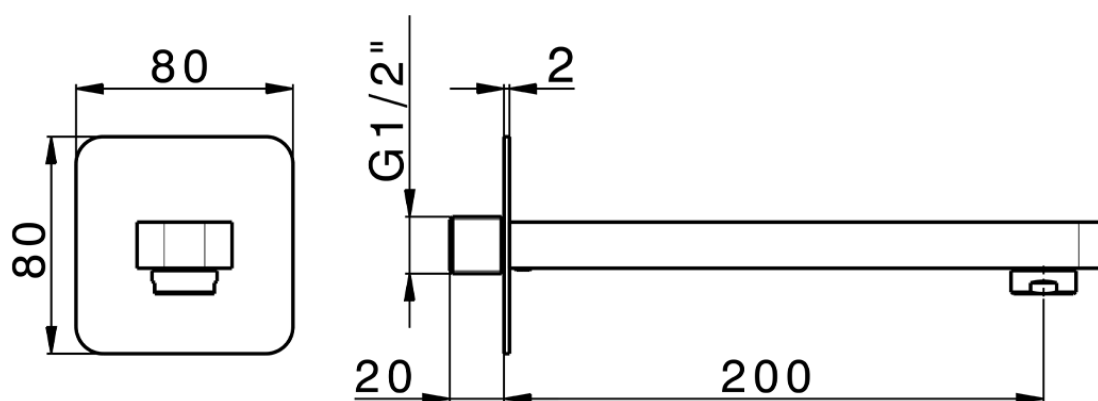

Filler spout PUSH&SHOWER_ZA0G5110

ZA0G5110

<https://en.cisal.it/filler-spout-pushshower-za0g5110>

2026-06-14