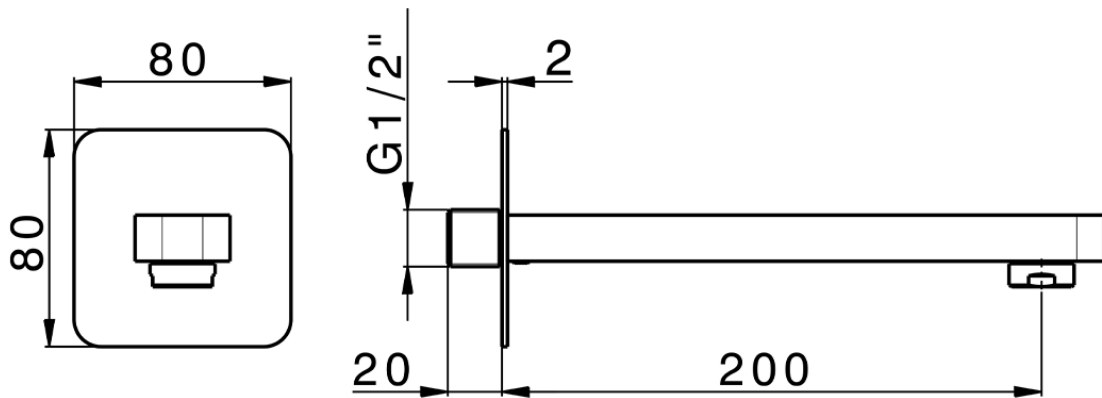

Filler spout PUSH&SHOWER_ZA0G5110

ZA0G5110

<https://en.cisal.it/filler-spout-pushshower-za0g5110>

2026-05-17