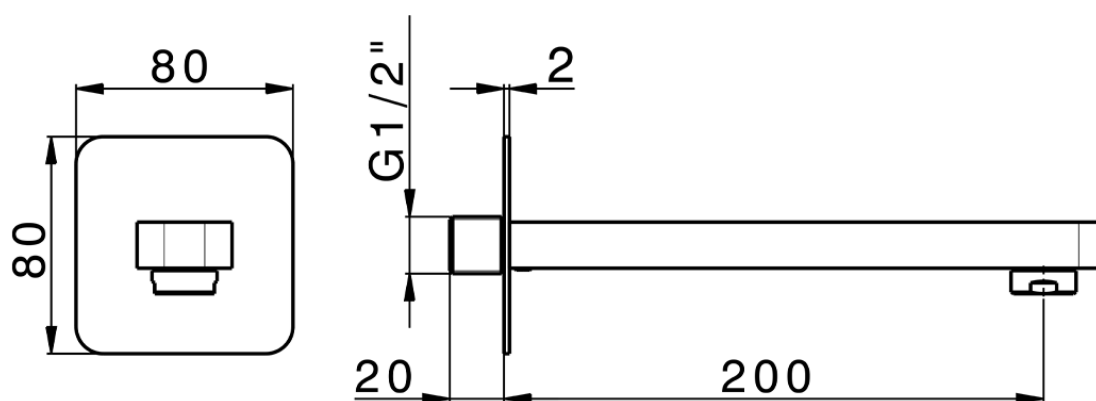

Filler spout PUSH&SHOWER_ZA0G5110

ZA0G5110

<https://en.cisal.it/filler-spout-pushshower-za0g5110>

2026-04-26