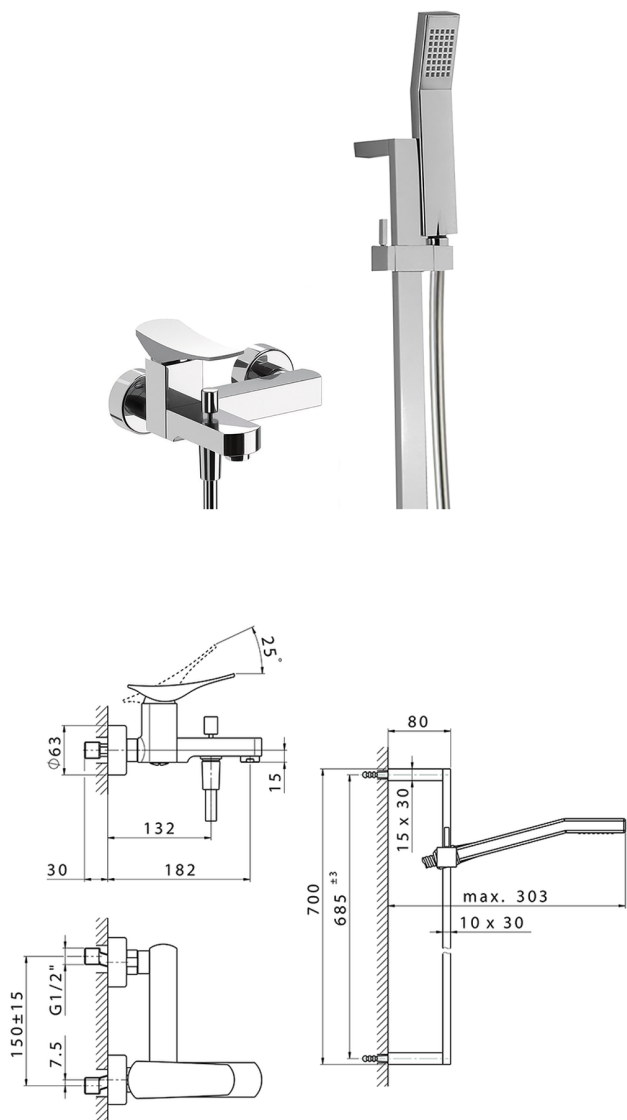

## Single lever bath mixer, with shower set ROADSTER ACCENT\_RA000060

MODEL **RA000060**

Single lever bath mixer, with shower set, 70 cm sliding rail bar with sliding bracket, 42x18 mm ABS Quad one spray handshower, 150 cm SUPREME smooth flexible hose

### CHARACTERISTICS

Cartridge Spare Parts **ZZ96799000**

**35 mm Cartridge**

2026-06-13