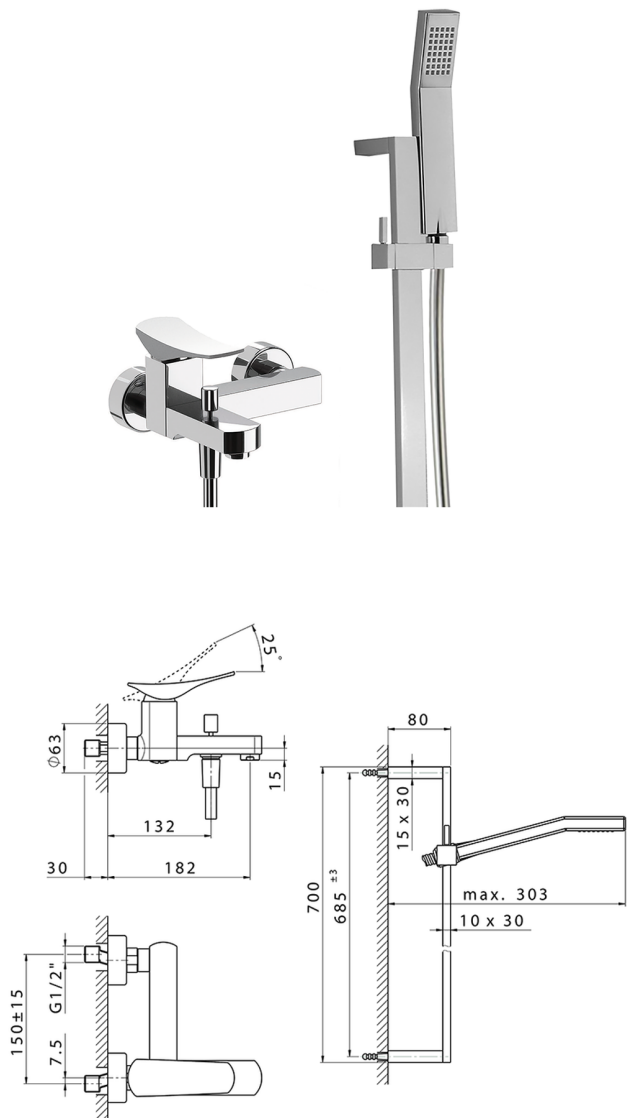

Single lever bath mixer, with shower set ROADSTER ACCENT_RA000060

MODEL **RA000060**

Single lever bath mixer, with shower set, 70 cm sliding rail bar with sliding bracket, 42x18 mm ABS Quad one spray handshower, 150 cm SUPREME smooth flexible hose

AVAILABLE FINISHINGS

-  **21** 21 Chrome
-  **2B** 2B Polished Nickel
-  **2F** 2F Brushed Nickel
-  **2Q** 2Q Black Titanium
-  **40** 40 Matt Black
-  **4Q** 4Q Matt White

CHARACTERISTICS

Cartridge Spare Parts **ZZ96799000**

35 mm Cartridge

2026-04-29