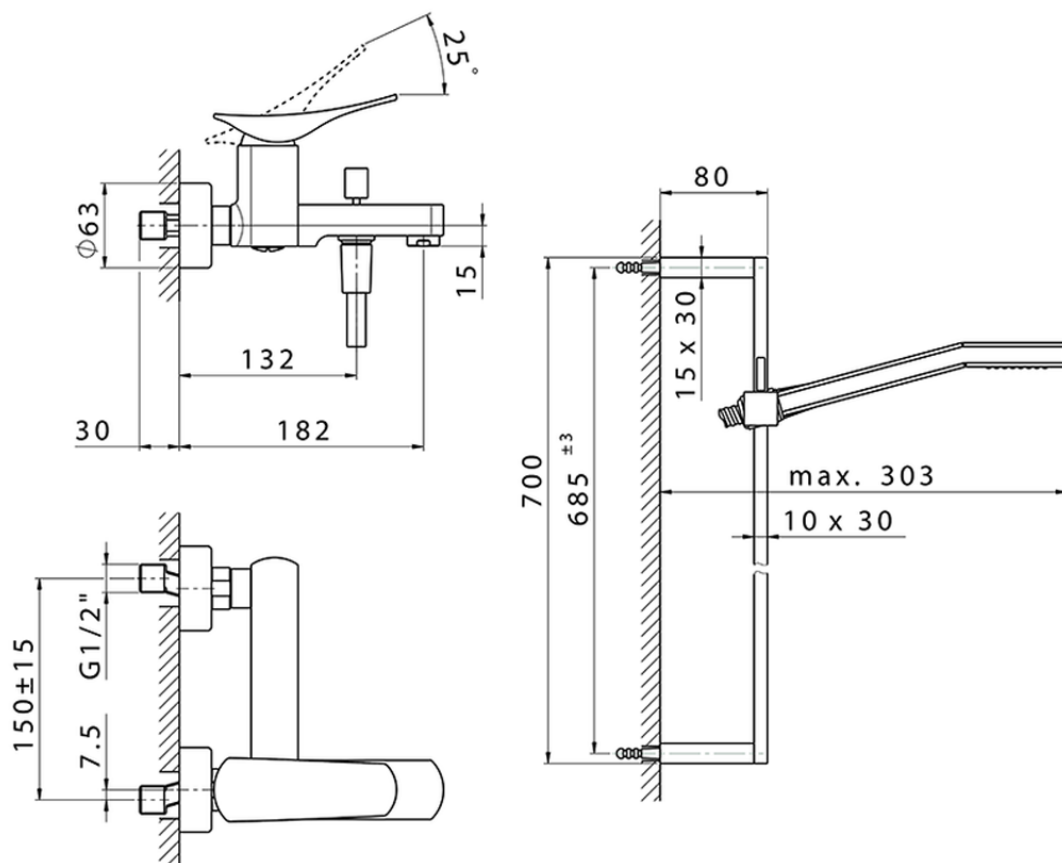

Single lever bath mixer, with shower set ROADSTER ACCENT_RA000060

RA000060

<https://en.cisal.it/single-lever-bath-mixer-with-shower-set-roadster-accent-ra000060>

2026-04-08