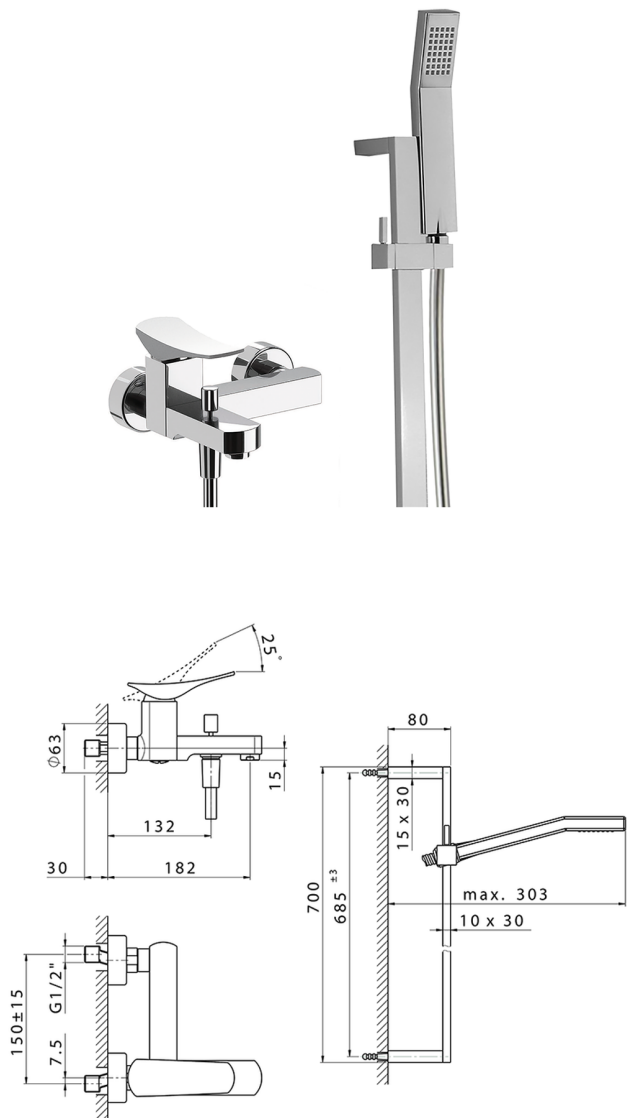

Single lever bath mixer, with shower set ROADSTER ACCENT_RA000060

MODEL **RA000060**

Single lever bath mixer, with shower set, 70 cm sliding rail bar with sliding bracket, 42x18 mm ABS Quad one spray handshower, 150 cm SUPREME smooth flexible hose

AVAILABLE FINISHINGS

-  **21** 21 Chrome
-  **2B** 2B Polished Nickel
-  **2F** 2F Brushed Nickel
-  **2Q** 2Q Black Titanium
-  **40** 40 Matt Black
-  **4Q** 4Q Matt White

CHARACTERISTICS

Cartridge Spare Parts **ZZ96799000**

35 mm Cartridge

2026-04-10