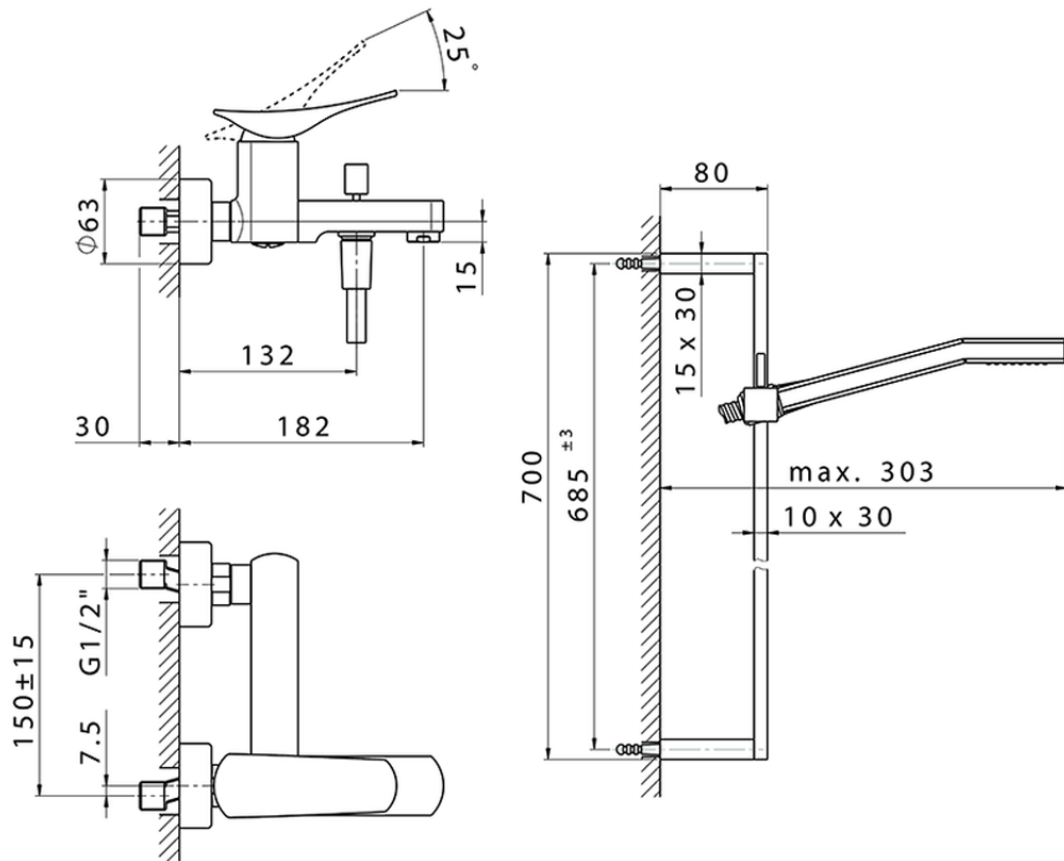

Single lever bath mixer, with shower set ROADSTER ACCENT_RA000060

RA000060

<https://en.cisal.it/single-lever-bath-mixer-with-shower-set-roadster-accent-ra000060>

2026-06-14