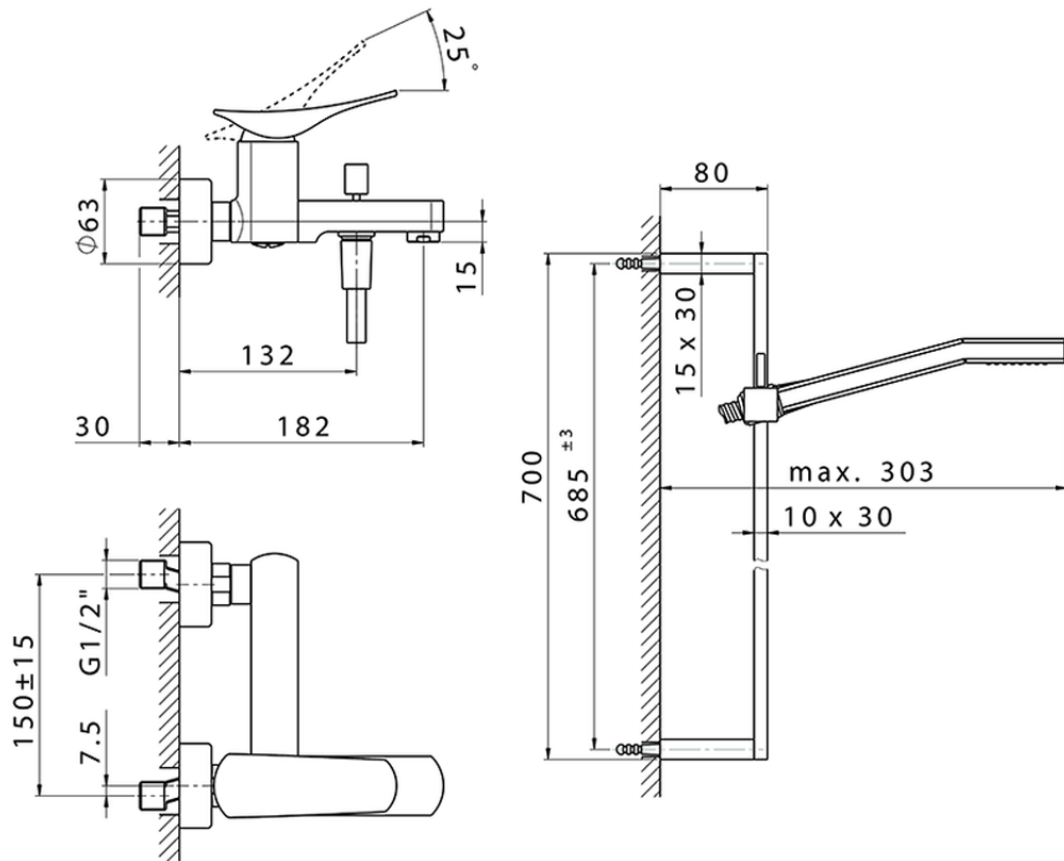

Single lever bath mixer, with shower set ROADSTER ACCENT_RA000060

RA000060

<https://en.cisal.it/single-lever-bath-mixer-with-shower-set-roadster-accent-ra000060>

2026-04-08