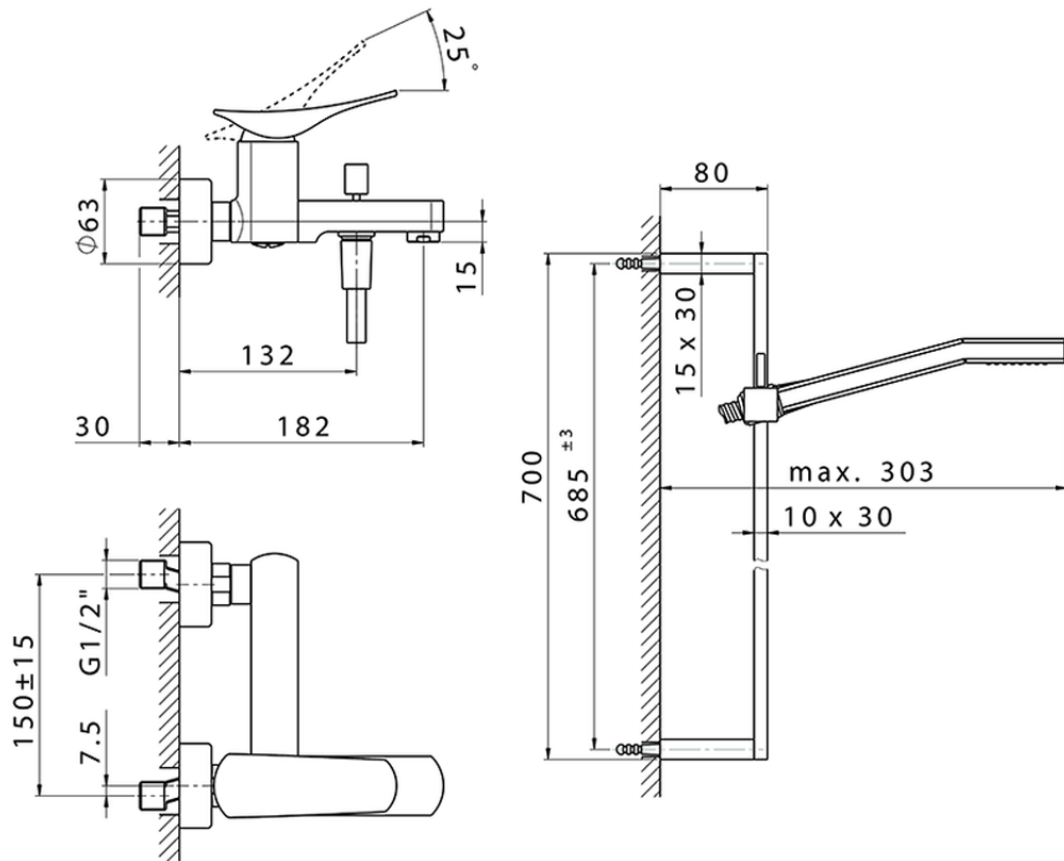

## Single lever bath mixer, with shower set ROADSTER ACCENT\_RA000060

RA000060

<https://en.cisal.it/single-lever-bath-mixer-with-shower-set-roadster-accent-ra000060>

2026-06-13