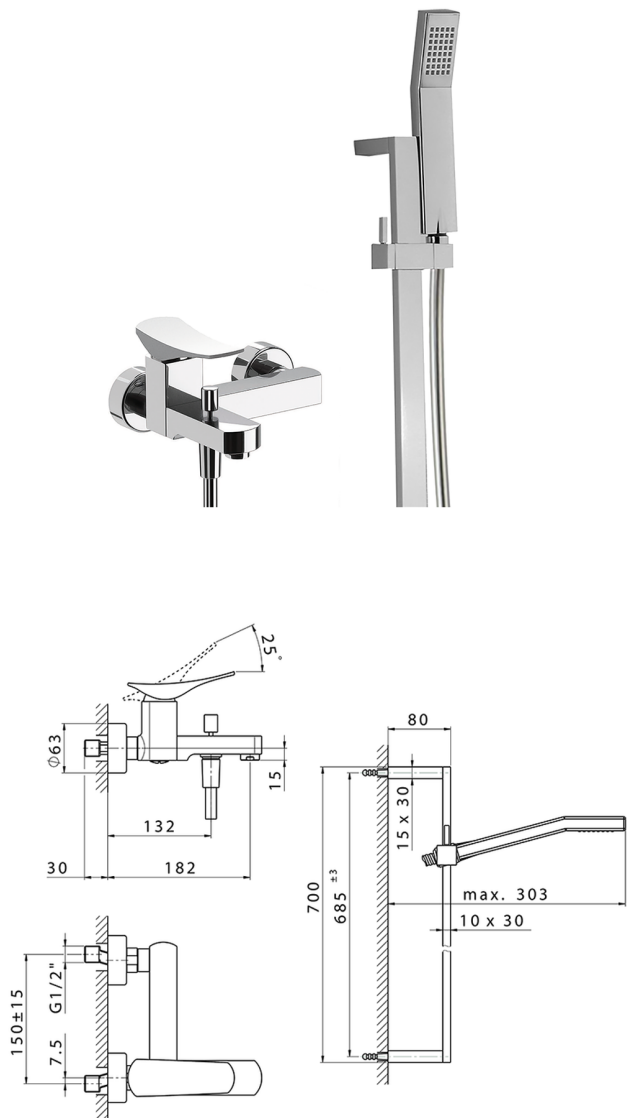

Single lever bath mixer, with shower set ROADSTER ACCENT_RA000060

MODEL **RA000060**

Single lever bath mixer, with shower set, 70 cm sliding rail bar with sliding bracket, 42x18 mm ABS Quad one spray handshower, 150 cm SUPREME smooth flexible hose

AVAILABLE FINISHINGS

-  **21** 21 Chrome
-  **2B** 2B Polished Nickel
-  **2F** 2F Brushed Nickel
-  **2Q** 2Q Black Titanium
-  **40** 40 Matt Black
-  **4Q** 4Q Matt White

CHARACTERISTICS

Cartridge Spare Parts **ZZ96799000**

35 mm Cartridge

2026-06-13