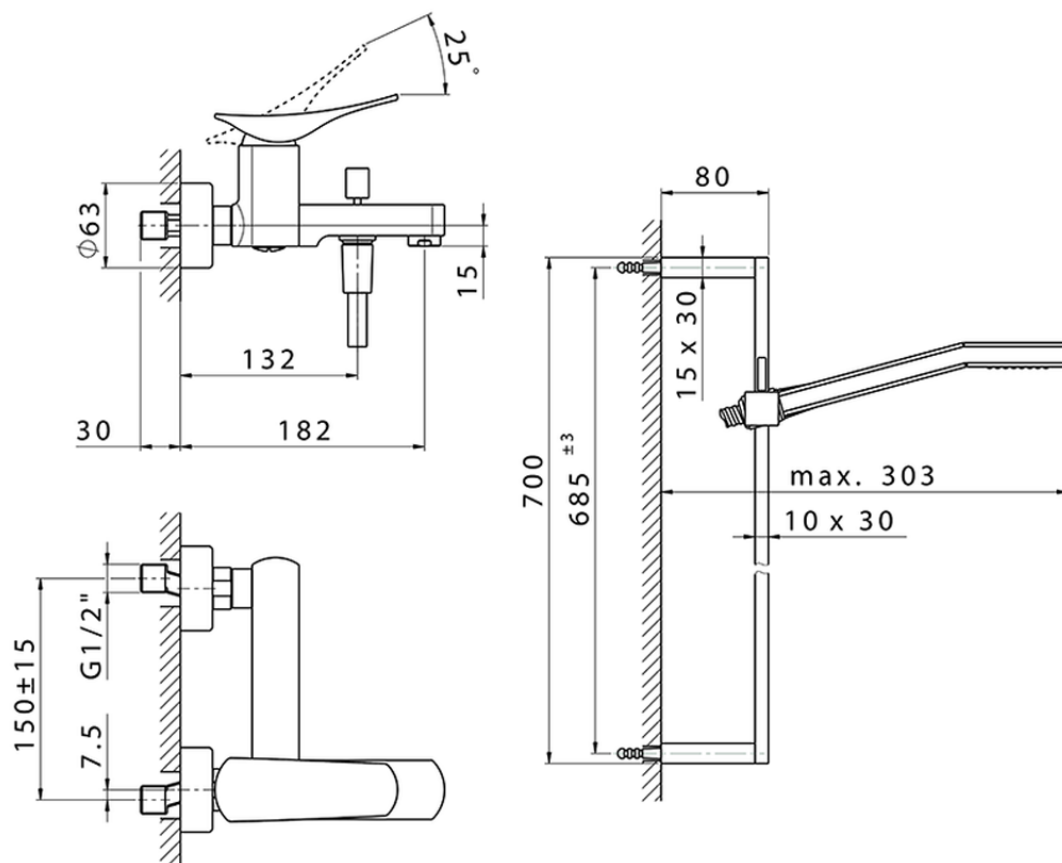

## Single lever bath mixer, with shower set ROADSTER ACCENT\_RA000060

RA000060

<https://en.cisal.it/single-lever-bath-mixer-with-shower-set-roadster-accent-ra000060>

2026-05-19