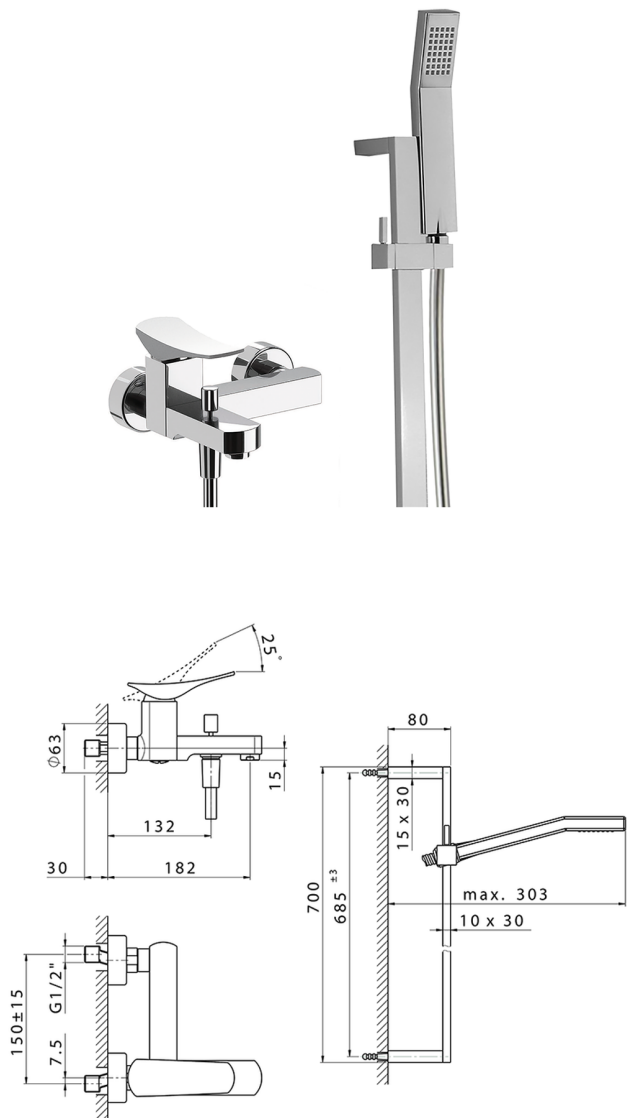

Single lever bath mixer, with shower set ROADSTER ACCENT_RA000060

MODEL **RA000060**

Single lever bath mixer, with shower set, 70 cm sliding rail bar with sliding bracket, 42x18 mm ABS Quad one spray handshower, 150 cm SUPREME smooth flexible hose

AVAILABLE FINISHINGS

-  **21** 21 Chrome
-  **2B** 2B Polished Nickel
-  **2F** 2F Brushed Nickel
-  **2Q** 2Q Black Titanium
-  **40** 40 Matt Black
-  **4Q** 4Q Matt White

CHARACTERISTICS

Cartridge Spare Parts **ZZ96799000**

35 mm Cartridge

2026-04-08