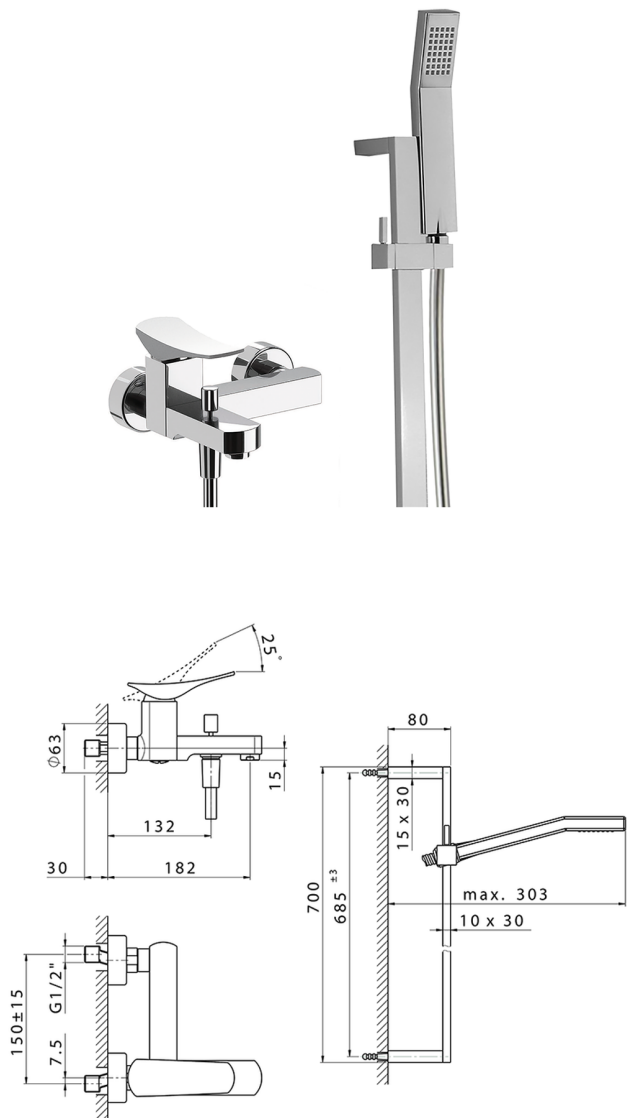

## Single lever bath mixer, with shower set ROADSTER ACCENT\_RA000060

MODEL **RA000060**

Single lever bath mixer, with shower set, 70 cm sliding rail bar with sliding bracket, 42x18 mm ABS Quad one spray handshower, 150 cm SUPREME smooth flexible hose

### CHARACTERISTICS

Cartridge Spare Parts **ZZ96799000**

**35 mm Cartridge**

2026-05-19