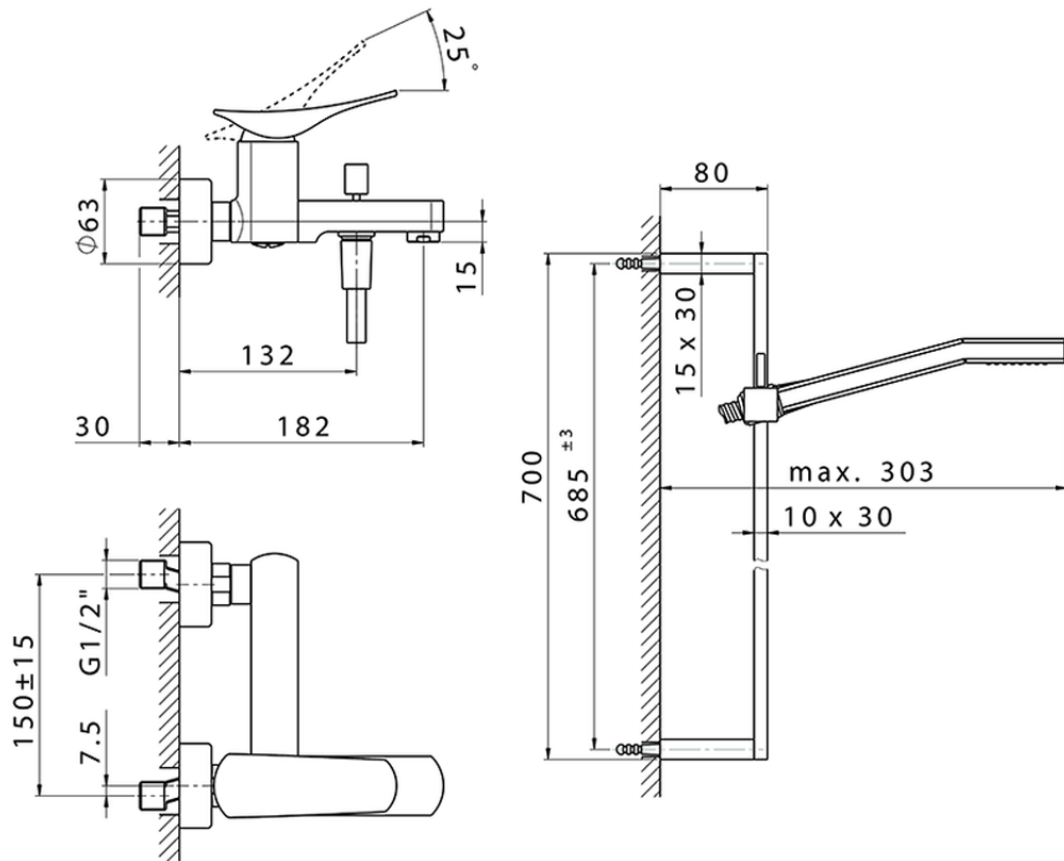

Single lever bath mixer, with shower set ROADSTER ACCENT_RA000060

RA000060

<https://en.cisal.it/single-lever-bath-mixer-with-shower-set-roadster-accent-ra000060>

2026-04-29