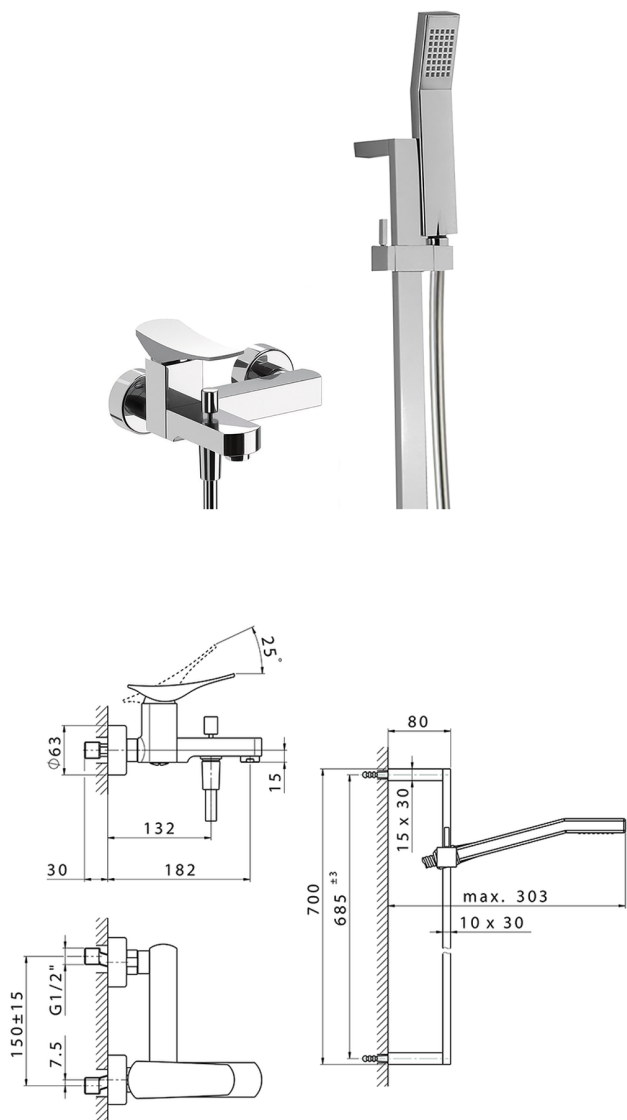

## Single lever bath mixer, with shower set ROADSTER ACCENT\_RA000060

MODEL **RA000060**

Single lever bath mixer, with shower set, 70 cm sliding rail bar with sliding bracket, 42x18 mm ABS Quad one spray handshower, 150 cm SUPREME smooth flexible hose

### CHARACTERISTICS

Cartridge Spare Parts **ZZ96799000**

**35 mm Cartridge**

2026-05-19