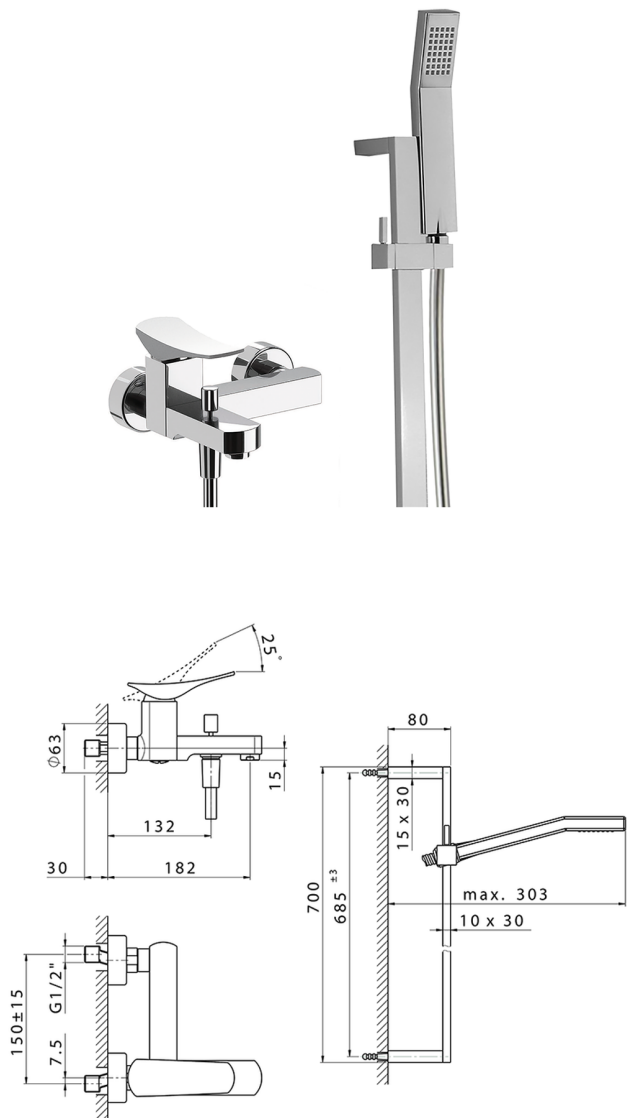

## Single lever bath mixer, with shower set ROADSTER ACCENT\_RA000060

MODEL **RA000060**

Single lever bath mixer, with shower set, 70 cm sliding rail bar with sliding bracket, 42x18 mm ABS Quad one spray handshower, 150 cm SUPREME smooth flexible hose

### CHARACTERISTICS

Cartridge Spare Parts **ZZ96799000**

**35 mm Cartridge**

2026-06-14