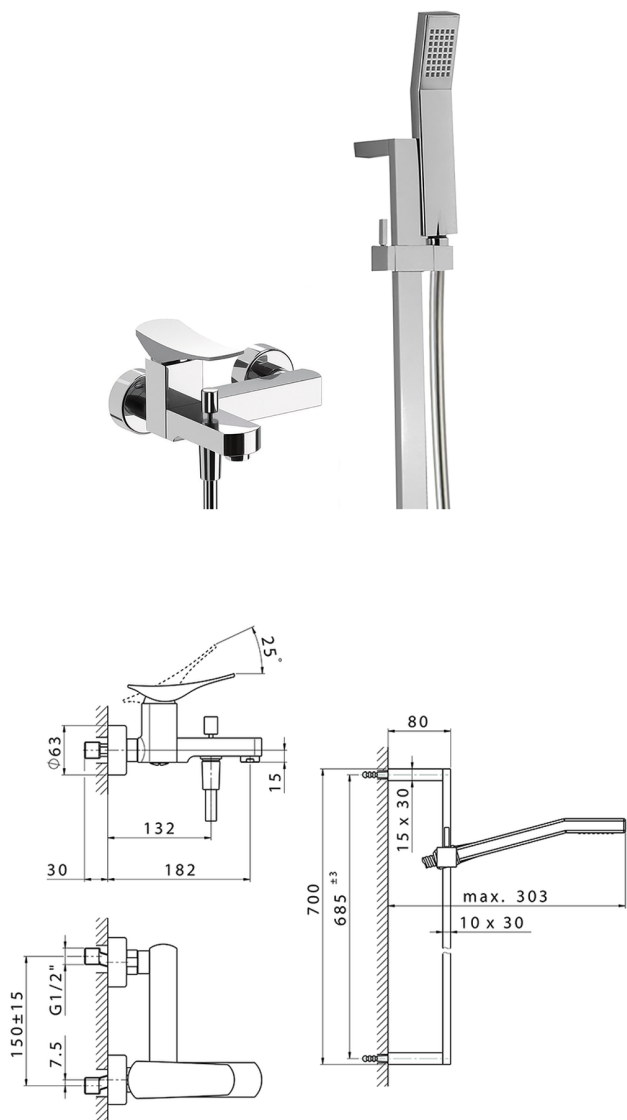

Single lever bath mixer, with shower set ROADSTER ACCENT_RA000060

MODEL **RA000060**

Single lever bath mixer, with shower set, 70 cm sliding rail bar with sliding bracket, 42x18 mm ABS Quad one spray handshower, 150 cm SUPREME smooth flexible hose

AVAILABLE FINISHINGS

-  **21** 21 Chrome
-  **2B** 2B Polished Nickel
-  **2F** 2F Brushed Nickel
-  **2Q** 2Q Black Titanium
-  **40** 40 Matt Black
-  **4Q** 4Q Matt White

CHARACTERISTICS

Cartridge Spare Parts **ZZ96799000**

35 mm Cartridge

2026-04-08