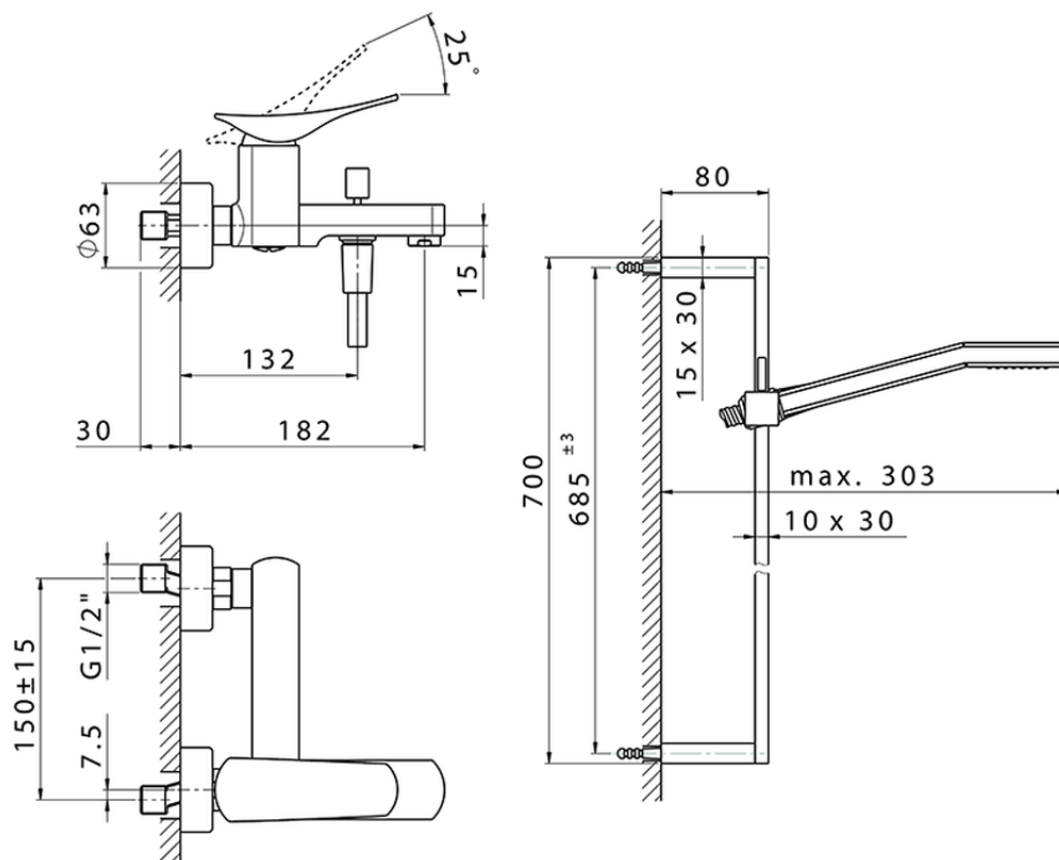

Single lever bath mixer, with shower set ROADSTER ACCENT_RA000060

RA000060

<https://en.cisal.it/single-lever-bath-mixer-with-shower-set-roadster-accent-ra000060>

2026-06-14