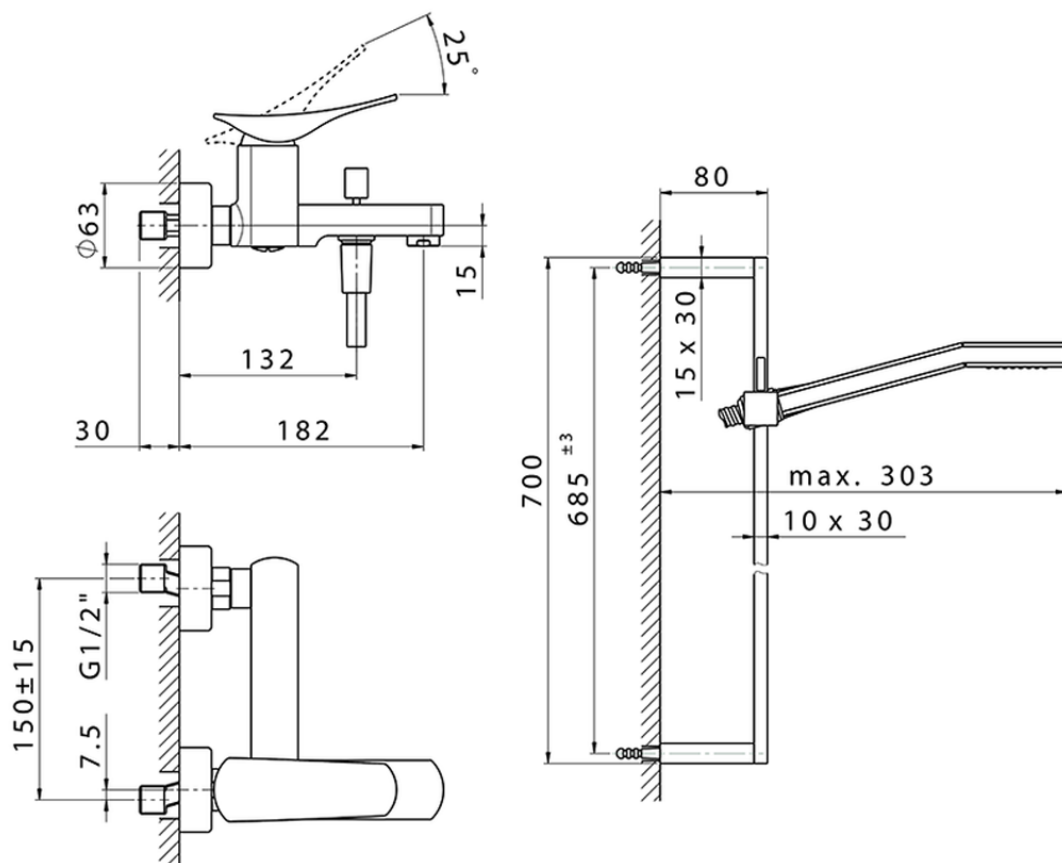

## Single lever bath mixer, with shower set ROADSTER ACCENT\_RA000060

RA000060

<https://en.cisal.it/single-lever-bath-mixer-with-shower-set-roadster-accent-ra000060>

2026-04-28