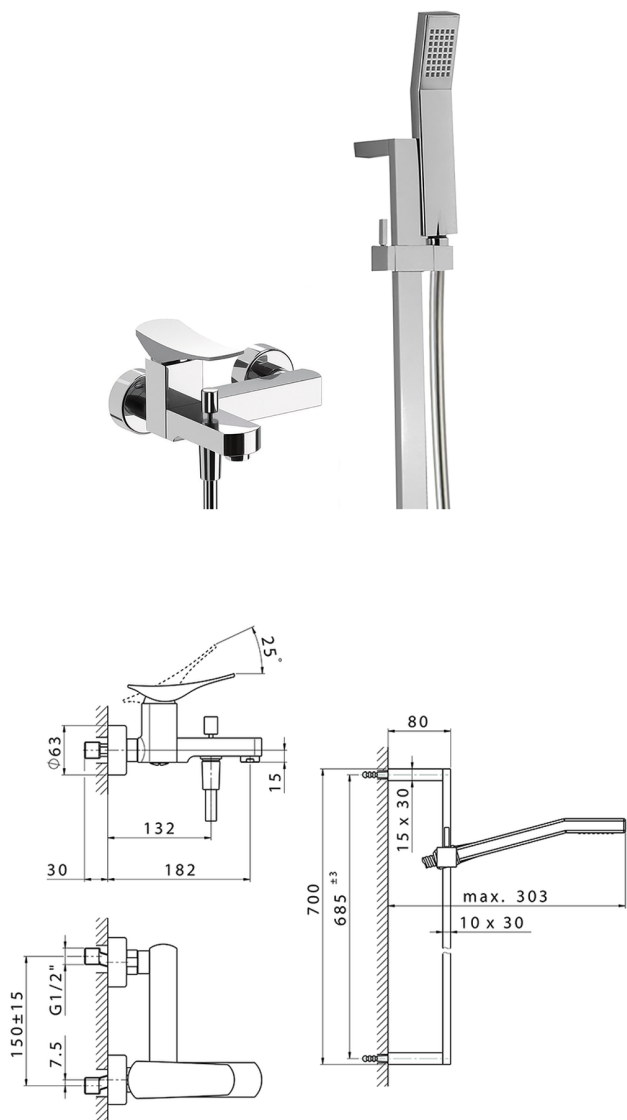

Single lever bath mixer, with shower set ROADSTER ACCENT_RA000060

MODEL **RA000060**

Single lever bath mixer, with shower set, 70 cm sliding rail bar with sliding bracket, 42x18 mm ABS Quad one spray handshower, 150 cm SUPREME smooth flexible hose

AVAILABLE FINISHINGS

-  **21** 21 Chrome
-  **2B** 2B Polished Nickel
-  **2F** 2F Brushed Nickel
-  **2Q** 2Q Black Titanium
-  **40** 40 Matt Black
-  **4Q** 4Q Matt White

CHARACTERISTICS

Cartridge Spare Parts **ZZ96799000**

35 mm Cartridge

2026-04-28