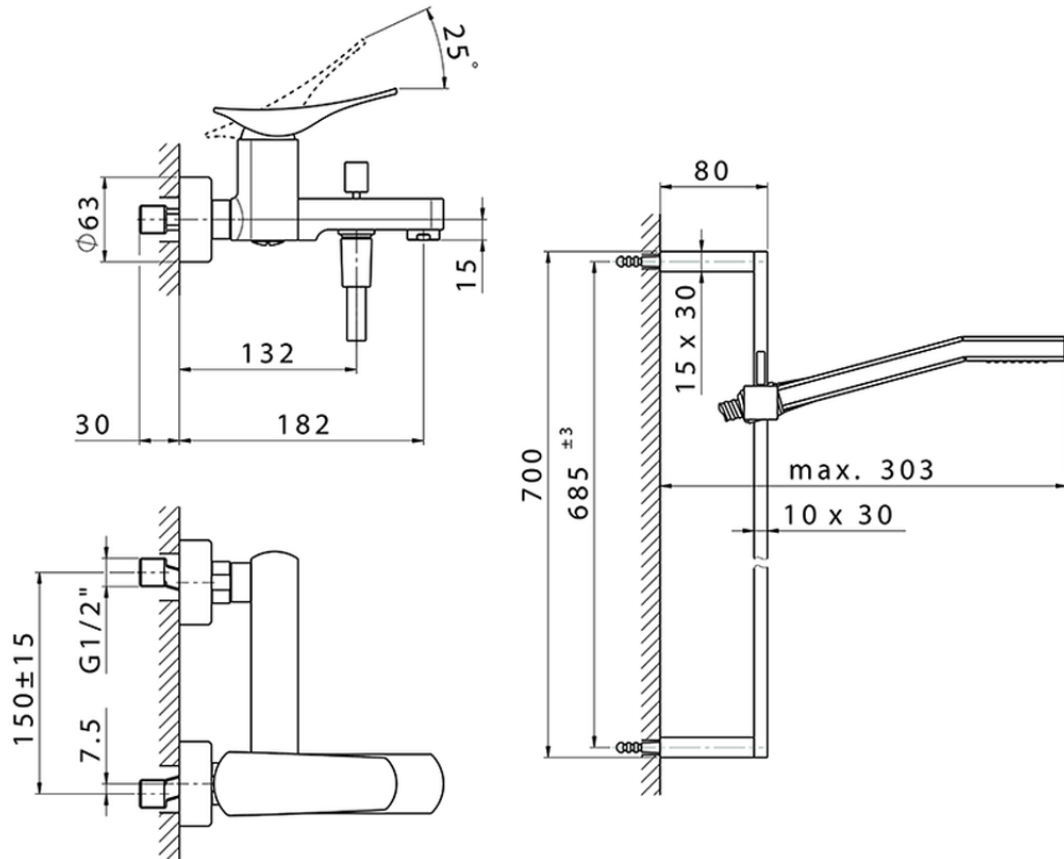

Single lever bath mixer, with shower set ROADSTER ACCENT_RA000060

RA000060

<https://en.cisal.it/single-lever-bath-mixer-with-shower-set-roadster-accent-ra000060>

2026-05-19