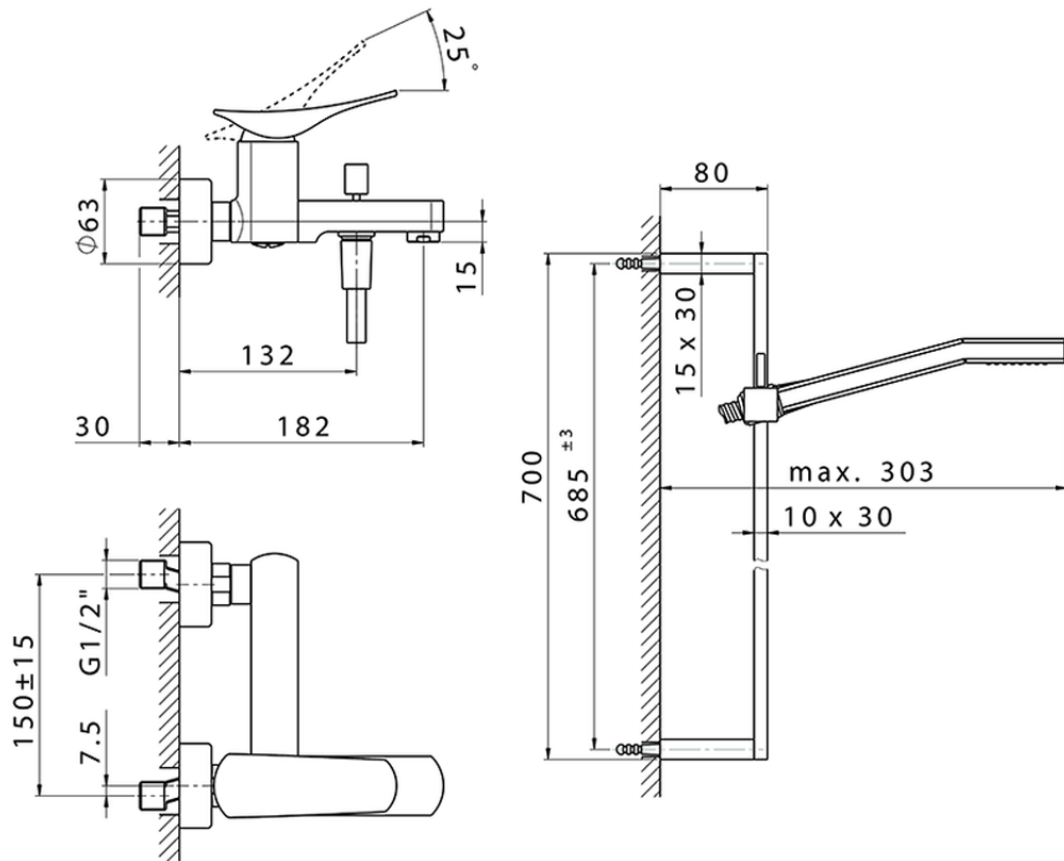

Single lever bath mixer, with shower set ROADSTER ACCENT_RA000060

RA000060

<https://en.cisal.it/single-lever-bath-mixer-with-shower-set-roadster-accent-ra000060>

2026-04-28