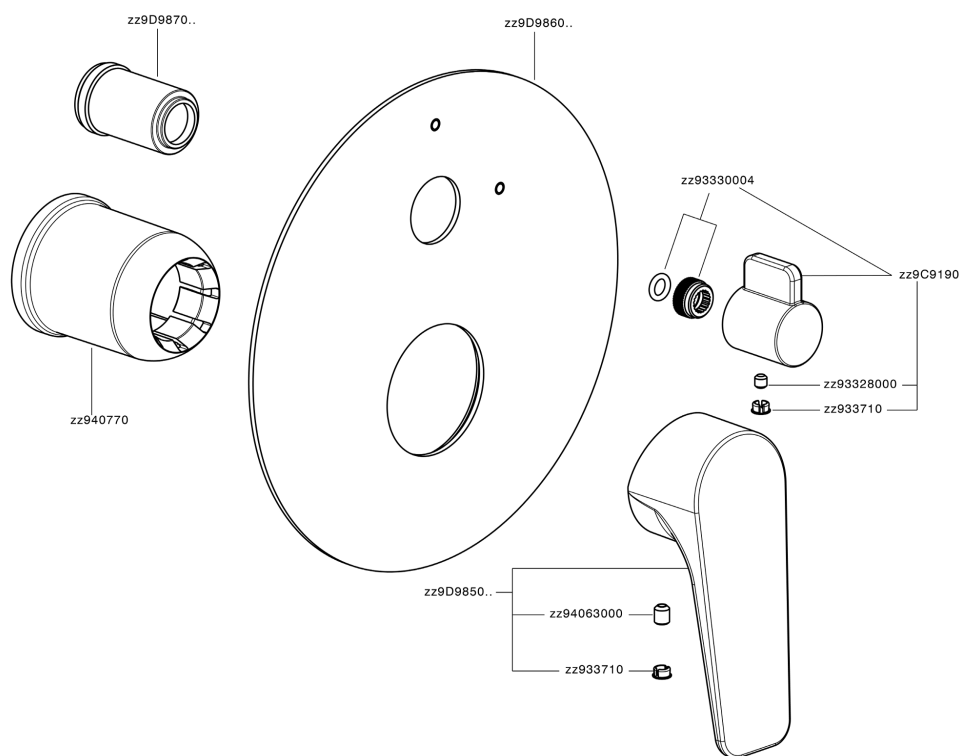

Exposed part for concealed S.L.bath-shower valve ROCK&ROLL_RK002300

RK002300

<https://en.cisal.it/exposed-part-for-concealed-s-l-bath-shower-valve-rockroll-rk002300>

2024-12-22