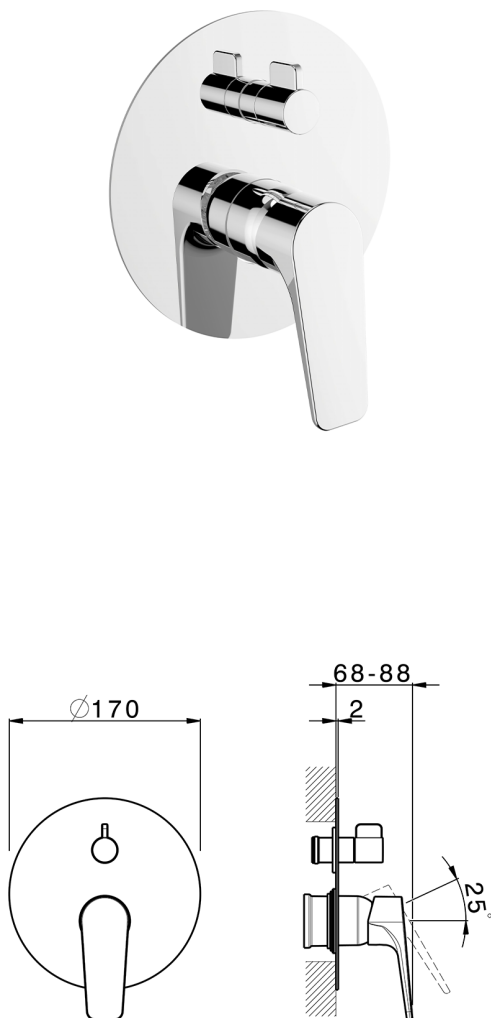

Exposed part for concealed S.L.bath-shower valve ROCK&ROLL_RK002300

MODEL **RK002300**

Exposed part for concealed S.L.bath-shower valve, 2-Way rotating diverter, without concealed part, for items Easy-Box ZA000230

AVAILABLE FINISHINGS

-  **21** 21 Chrome
-  **2F** 2F Brushed Nickel
-  **40** 40 Matt Black

CHARACTERISTICS

Installation **Concealed**
 Required concealed parts **ZA000230**

Exposed part for concealed S.L.bath-shower valve ROCK&ROLL_RK002300

RK002300

<https://en.cisal.it/exposed-part-for-concealed-s-l-bath-shower-valve-rockroll-rk002300>

2024-12-22