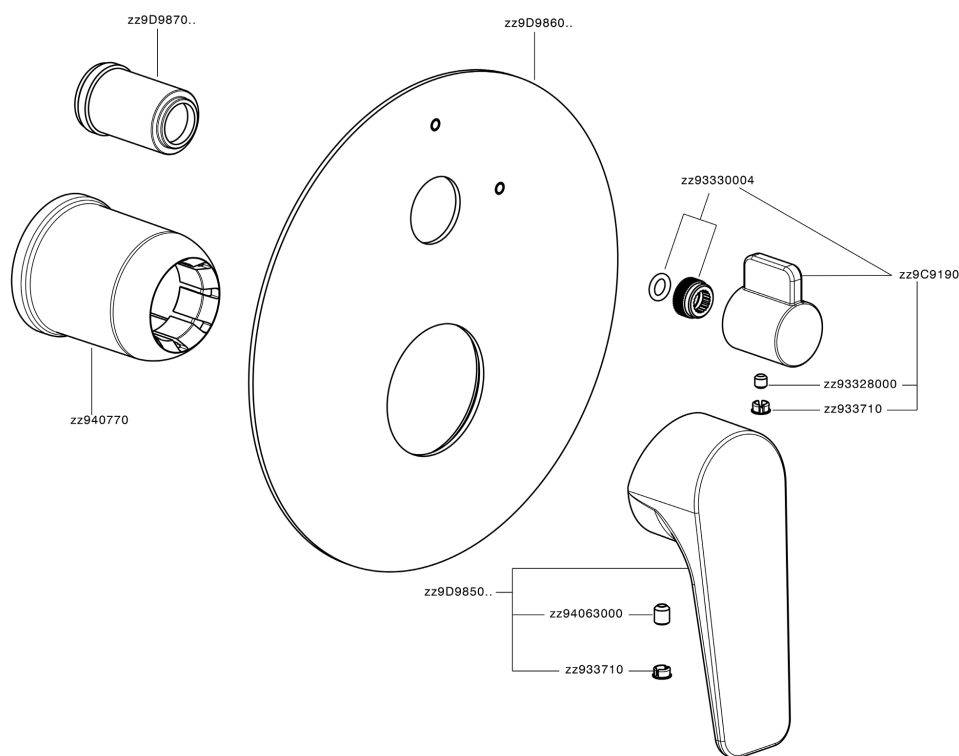

Exposed part for concealed S.L.bath-shower valve ROCK&ROLL_RK002300

MODEL **RK002300**

Exposed part for concealed S.L.bath-shower valve, 2-Way rotating diverter, without concealed part, for items Easy-Box ZA000230

AVAILABLE FINISHINGS

-  **21** 21 Chrome
-  **2F** 2F Brushed Nickel
-  **40** 40 Matt Black

CHARACTERISTICS

Installation **Concealed**
 Required concealed parts **ZA000230**

Exposed part for concealed S.L.bath-shower valve ROCK&ROLL_RK002300

RK002300

<https://en.cisal.it/exposed-part-for-concealed-s-l-bath-shower-valve-rockroll-rk002300>

2024-12-22