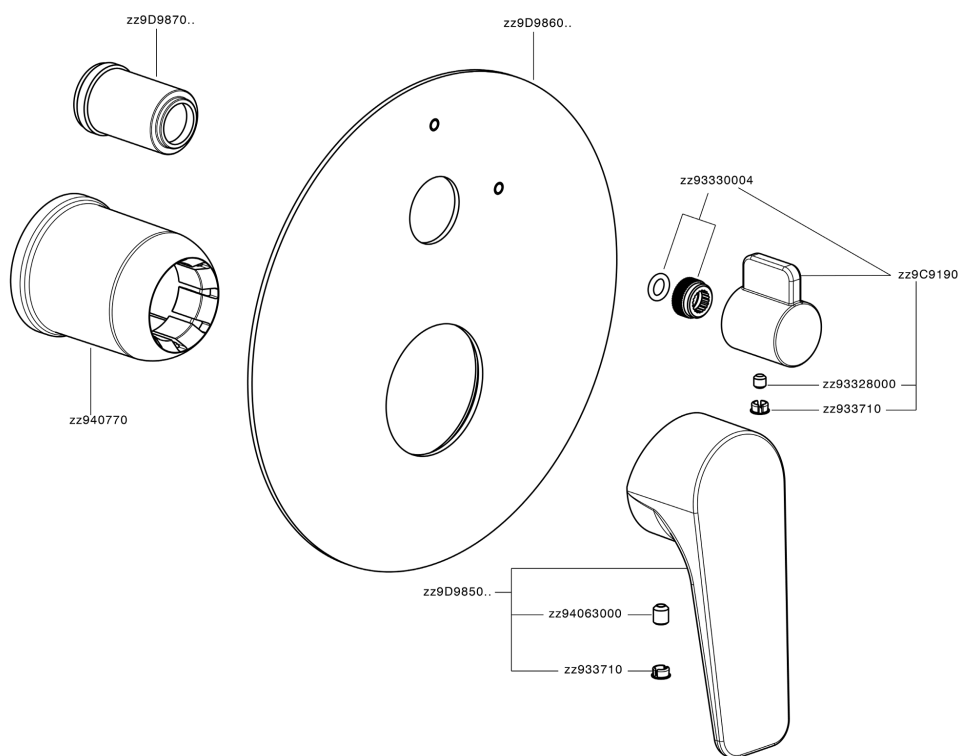

Exposed part for concealed S.L.bath-shower valve ROCK&ROLL_RK002300

RK002300

<https://en.cisal.it/exposed-part-for-concealed-s-l-bath-shower-valve-rockroll-rk002300>

2024-12-22