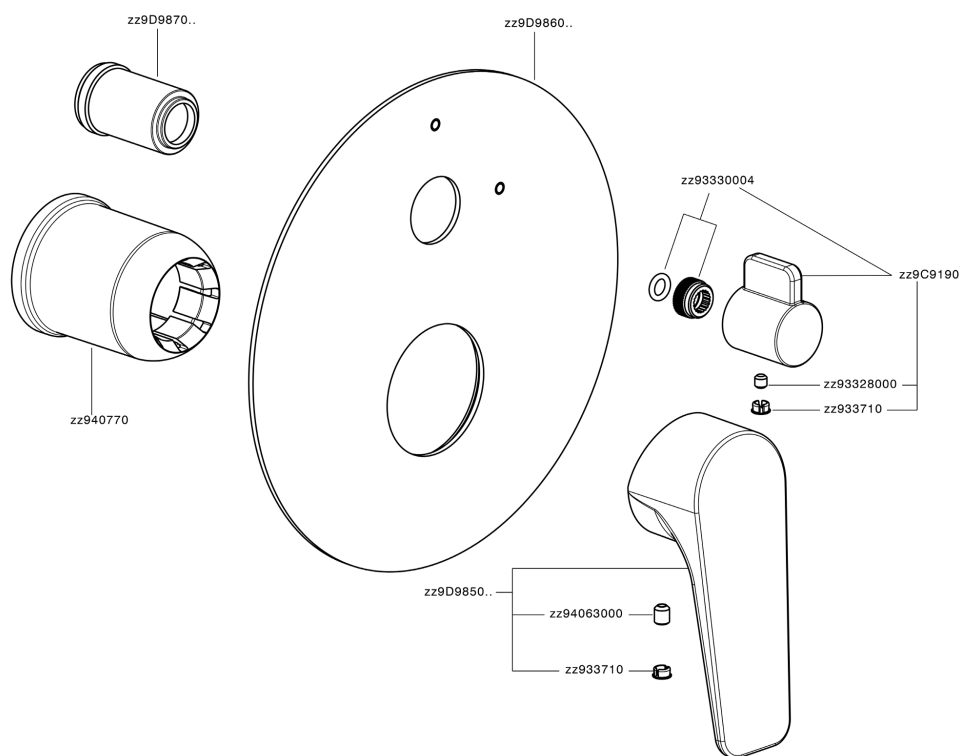

Exposed part for concealed S.L.bath-shower valve ROCK&ROLL_RK002300

MODEL **RK002300**

Exposed part for concealed S.L.bath-shower valve, 2-Way rotating diverter, without concealed part, for items Easy-Box ZA000230

AVAILABLE FINISHINGS

-  **21** 21 Chrome
-  **2F** 2F Brushed Nickel
-  **40** 40 Matt Black

CHARACTERISTICS

Installation **Concealed**
 Required concealed parts **ZA000230**

Exposed part for concealed S.L.bath-shower valve ROCK&ROLL_RK002300

RK002300

<https://en.cisal.it/exposed-part-for-concealed-s-l-bath-shower-valve-rockroll-rk002300>

2024-12-22