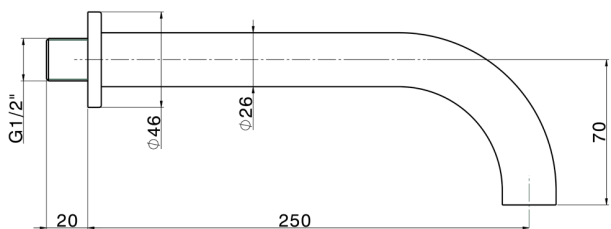

Spout COMPONENTS_ZA001251

MODEL **ZA001251**

Spout, 250 mm length, 1/2" M connection

AVAILABLE FINISHINGS

- **21** 21 Chrome
- **2F** 2F Brushed Nickel
- **40** 40 Matt Black
- **4Q** 4Q Matt White

CHARACTERISTICS