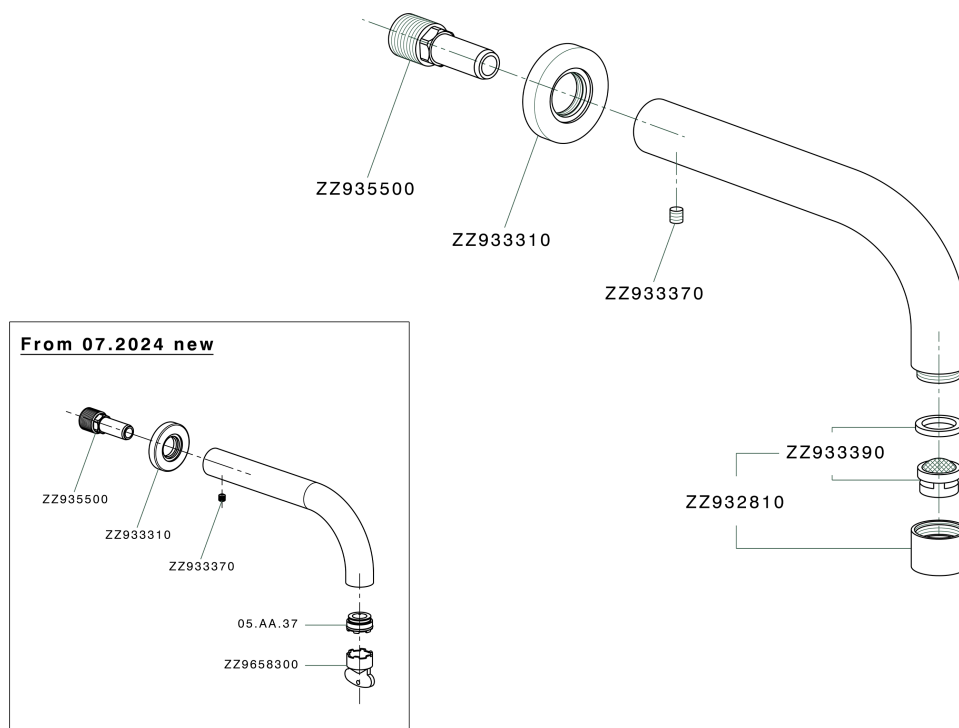

Spout COMPONENTS_ZA001251

MODEL **ZA001251**

Spout, 250 mm length, 1/2" M connection

AVAILABLE FINISHINGS

-  **21** 21 Chrome
-  **2F** 2F Brushed Nickel
-  **40** 40 Matt Black
-  **4Q** 4Q Matt White

CHARACTERISTICS

Spout COMPONENTS_ZA001251

ZA001251

<https://en.cisal.it/spout-components-za001251>

2026-04-29