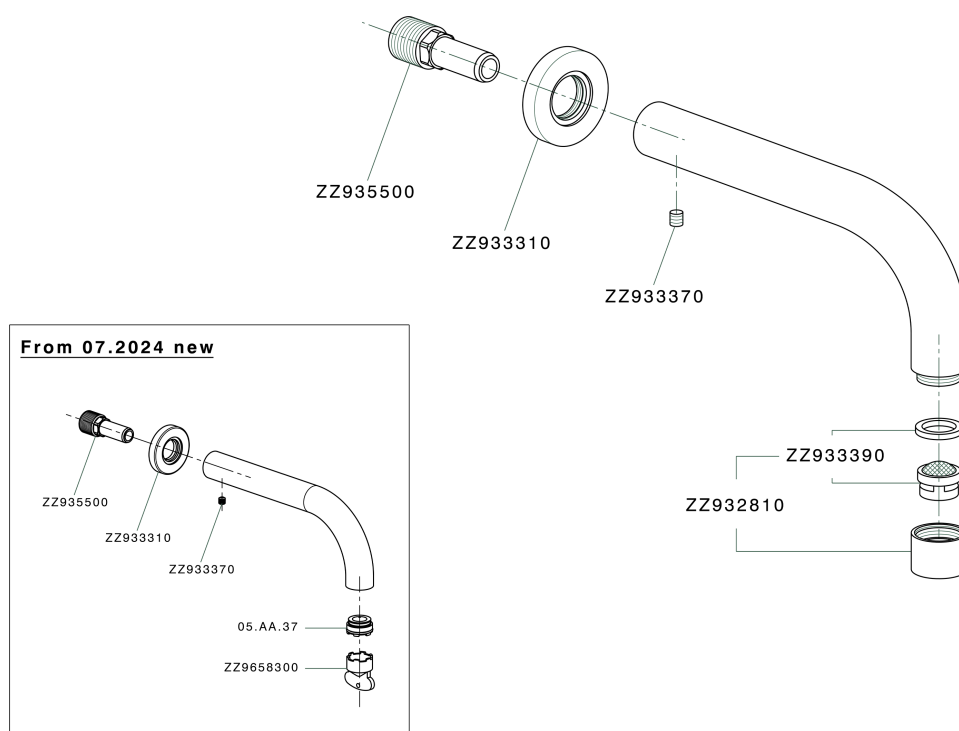

Spout COMPONENTS_ZA001251

MODEL **ZA001251**

Spout, 250 mm length, 1/2" M connection

AVAILABLE FINISHINGS

-  **21** 21 Chrome
-  **2F** 2F Brushed Nickel
-  **40** 40 Matt Black
-  **4Q** 4Q Matt White

CHARACTERISTICS

Spout COMPONENTS_ZA001251

ZA001251

<https://en.cisal.it/spout-components-za001251>

2026-06-10