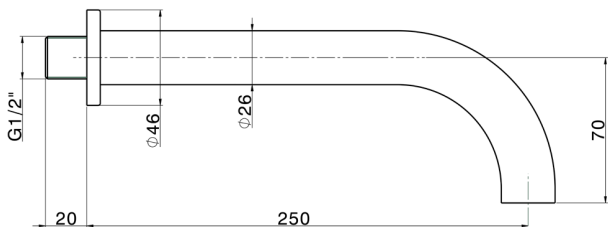

Spout COMPONENTS_ZA001251

MODEL **ZA001251**

Spout, 250 mm length, 1/2" M connection

AVAILABLE FINISHINGS

- **21** 21 Chrome
- **2F** 2F Brushed Nickel
- **40** 40 Matt Black
- **4Q** 4Q Matt White

CHARACTERISTICS