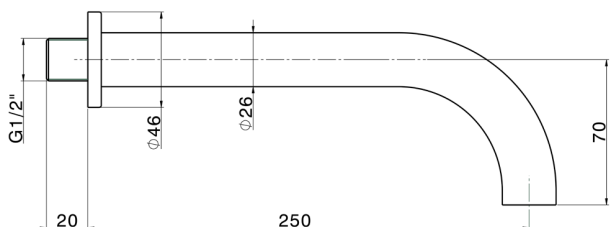

## Spout COMPONENTS\_ZA001251

MODEL **ZA001251**

Spout, 250 mm length, 1/2" M connection