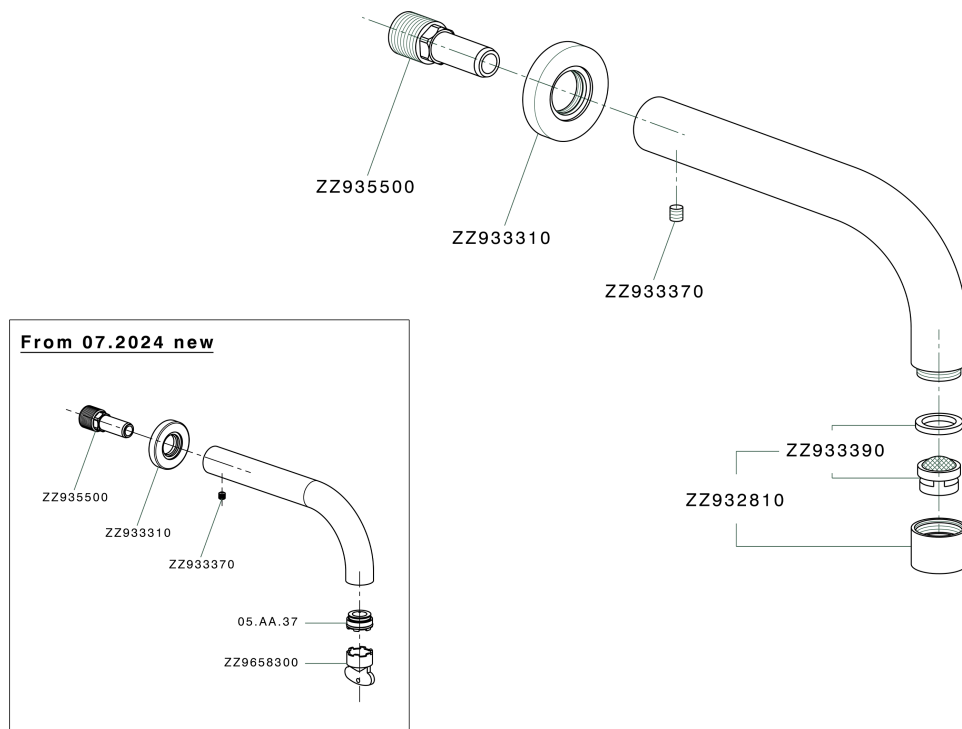

## Spout COMPONENTS\_ZA001251

MODEL **ZA001251**

Spout, 250 mm length, 1/2" M connection

## Spout COMPONENTS\_ZA001251

ZA001251

<https://en.cisal.it/spout-components-za001251>

2026-05-01