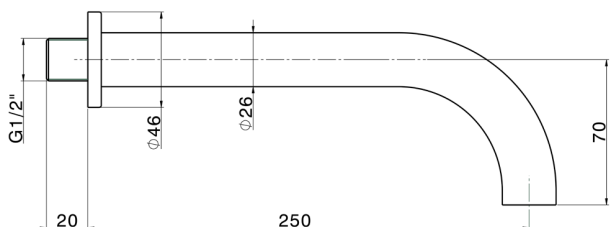

Spout COMPONENTS_ZA001251

MODEL **ZA001251**

Spout, 250 mm length, 1/2" M connection

AVAILABLE FINISHINGS

-  **21** 21 Chrome
-  **2F** 2F Brushed Nickel
-  **40** 40 Matt Black
-  **4Q** 4Q Matt White

CHARACTERISTICS