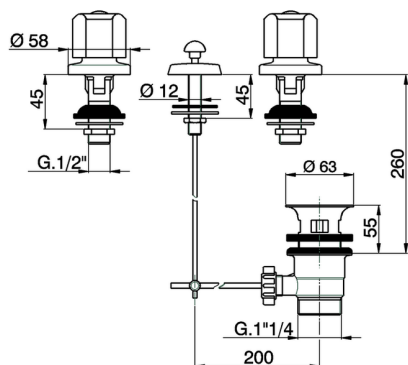

## Bidet 3-holes mixer TR\_TR001211

MODEL **TR001211**

Bidet 3-holes mixer, with automatic 1"1/4 automatic pop-up waste, without spout, without handles

AVAILABLE FINISHINGS

CHARACTERISTICS