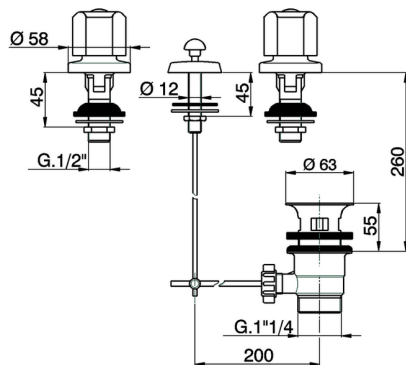

Bidet 3-holes mixer TR_TR001211

MODEL **TR001211**

Bidet 3-holes mixer, with automatic 1"1/4 automatic pop-up waste, without spout, without handles

AVAILABLE FINISHINGS

CHARACTERISTICS

Bidet 3-holes mixer TR_TR001211