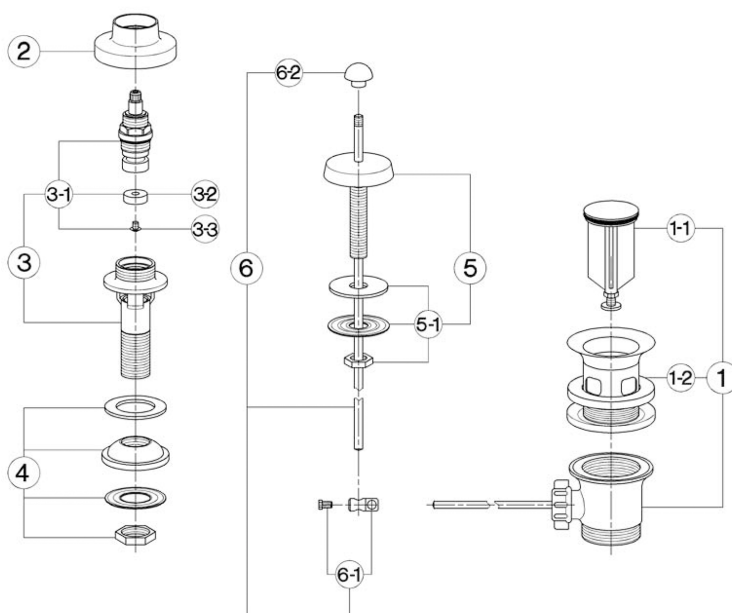

NR.	DESCRIZIONE DESCRIPTION BESCHREIBUNG DESCRIPTION	N. CODICE CODE NO. WERKSNR. NR. CODE	NR.	DESCRIZIONE DESCRIPTION BESCHREIBUNG DESCRIPTION	N. CODICE CODE NO. WERKSNR. NR. CODE	NR.	DESCRIZIONE DESCRIPTION BESCHREIBUNG DESCRIPTION	N. CODICE CODE NO. WERKSNR. NR. CODE
1	Scarico automatico 1" 1/4 sabbato Pop-up waste 1" 1/4 Ablaufgarnitur 1" 1/4 Vidage automat. 1" 1/4	ZZ 92960 0	3	Rubinetto bidet Bidet tap Bidelventil Robinet bidet	ZZ 92747 0	5-1	Set installazione centrale combinazione bidet Installation set bidet mixer Befestigungsset Set installation	ZZ 92786 0
1-1	Tappo completo scarico automatico 1" 1/4 Plug for pop-up waste 1" 1/4 Stopfen 1/Ablaufg. kpl 1" 1/4 Bonde - vidage 1" 1/4	ZZ 92925 0	3-1	Vitone 1/2" "TR" Headvalve 1/2" "TR" Oberteil 1/2" "TR" Tête 1/2" "TR"	ZZ 92869 0	6	Astina scarico completa Ø6 Rod Ø6 Zugstange Ø6 Tige Ø6	ZZ 90023 0
1-2	Piletta per scarico automatico 1" 1/4 Waste for bath drain 1" 1/4 Ablauf 1/Ablaufgarnitur 1" 1/4 Crépine pour vidage 1" 1/4	ZZ 92924 0	3-2	Guarnizione NBR 90 SH. 16,9x5,5x5 Gasket NBR 90 SH. 16,9x5,5x5 Dichtung NBR 90 SH. 16,9x5,5x5 Joint NBR 90 SH. 16,9x5,5x5	ZZ 92699 0	6-1	Morsetto astina scarico automatico Ø6,2 Connection for pop-up rod Ø6,2 Gelenkstueck 1/Zugstange Ø6,2 Jonction x tige vidage Ø6,2	ZZ 92622 0
1	Scarico automatico 1" sabbato Pop-up waste 1" Ablaufgarnitur 1" Vidage automat. 1"	ZZ 92738 0	3-3	Vite M 4x4,5 lb. Ø8 l.c. Screw M.4x4,5 Schraube M.4x4,5 Vis M.4x4,5	ZZ 92625 0	6-2	Pomolo per scarico automatico "SU" Knob for pop-up rod "SU" Zugknopf Ablaufgarn. "SU" Pommeau - tige "SU"	ZZ 92642 0
1-1	Tappo completo scarico automatico 1" Plug-pop up 1" Stopfen 1/Ablaufg.kpl 1" Bonde - vidage 1"	ZZ 92938 0	4	Set installazione rubinetto bidet Installation set bidet tap Befestigungsset "AR" Bidet Set installation bidet "AR"	ZZ 92746 0			
2	Cappuccio per batteria lavabo "TR" Escutcheon for basin mixer "TR" Abdeckkappe - WT. - "TR" Rosace - lavabo "TR"	ZZ 92595 0	5	Centrale bidet "TR" Rod set for bidet "TR" Zugstange Set "TR" Bidet Tige set - bidet "TR"	ZZ 92748 0			

TR.20

TR001211

<https://en.cisal.it/bidet-3-holes-mixer-tr-tr001211>

2026-04-29