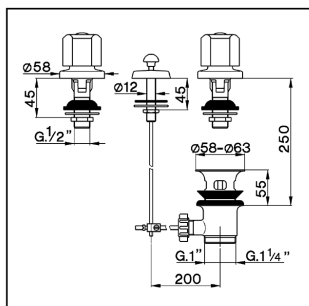

Bidet 3-holes mixer TR_TR001211

cisal

TR 00121 (TR 00110)

- **Combinazione bidet**
- **Bidet mixer**
- **Bidetbatterie - 3 Loch -**
- **Mélangeur bidet**