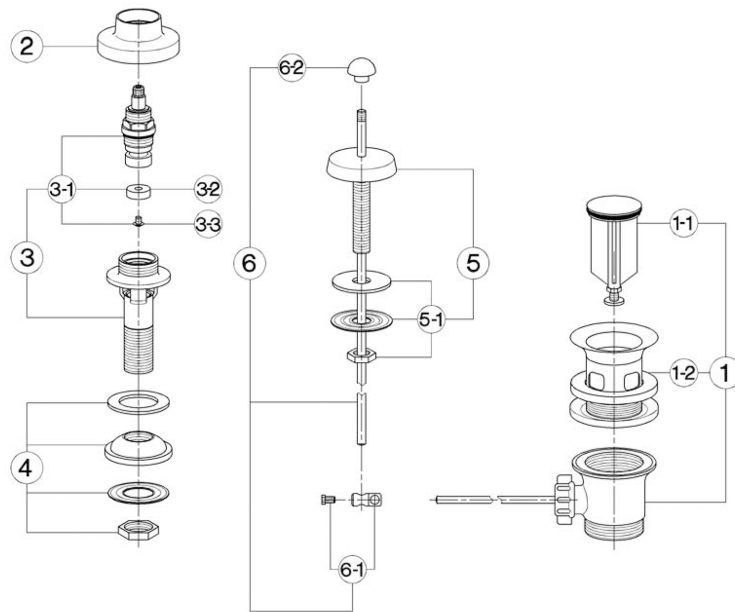

NR.	DESCRIZIONE DESCRIPTION BESCHREIBUNG DESCRIPTION	N. CODICE CODE NO. WERKSNR. NR. CODE	NR.	DESCRIZIONE DESCRIPTION BESCHREIBUNG DESCRIPTION	N. CODICE CODE NO. WERKSNR. NR. CODE	NR.	DESCRIZIONE DESCRIPTION BESCHREIBUNG DESCRIPTION	N. CODICE CODE NO. WERKSNR. NR. CODE
1	Scarico automatico 1" 1/4 sabbato Pop-up waste 1" 1/4 Ablaufgarnitur 1" 1/4 Vidage automat. 1" 1/4	ZZ 92960 0	3	Rubinetto bidet Bidet tap Bidetventil Robinet bidet	ZZ 92747 0	5-1	Set installazione centrale combinazione bidet Installation set bidet mixer Befestigungsset Set installation	ZZ 92786 0
1-1	Tappo completo scarico automatico 1" 1/4 Plug for pop-up waste 1" 1/4 Stopfen f/Ablaufg. kpl 1" 1/4 Bonde - vidage 1" 1/4	ZZ 92925 0	3-1	Vitone 1/2" "TR" Headvalve 1/2" "TR" Oberteil 1/2" "TR" Tête 1/2" "TR"	ZZ 92869 0	6	Astina scarico completa Ø6 Rod Ø6 Zugstange Ø6 Tige Ø6	ZZ 90023 0
1-2	Piletta per scarico automatico 1" 1/4 Waste for bath drain 1" 1/4 Ablauf f/Ablaufgarnitur 1" 1/4 Crépine pour vidage 1" 1/4	ZZ 92924 0	3-2	Guarnizione NBR 90 SH. 16,9x5,5x5 Gasket NBR 90 SH. 16,9x5,5x5 Dichtung NBR 90 SH. 16,9x5,5x5 Joint NBR 90 SH. 16,9x5,5x5	ZZ 92699 0	6-1	Morsetto astina scarico automatico Ø6,2 Connection for pop-up rod Ø6,2 Gelenkstueck f/Zugstange Ø6,2 Jonction x tige vidage Ø6,2	ZZ 92622 0
1	Scarico automatico 1" sabbato Pop-up waste 1" Ablaufgarnitur 1" Vidage automat. 1"	ZZ 92738 0	3-3	Vite M 4x4,5 lb. Ø8 l.c. Screw M.4x4,5 Schraube M.4x4,5 Vis M.4x4,5	ZZ 92625 0	6-2	Pomolo per scarico automatico "SU" Knob for pop-up rod "SU" Zugknopf Ablaufgarn. "SU" Pommeau - tige "SU"	ZZ 92642 0
1-1	Tappo completo scarico automatico 1" Plug-pop up 1" Stopfen f/Ablaufg.kpl 1" Bonde - vidage 1"	ZZ 92938 0	4	Set installazione rubinetto bidet Installation set bidet tap Befestigungsset "AR" Bidet Set installation bidet "AR"	ZZ 92746 0			
2	Cappuccio per batteria lavabo "TR" Esculcheon for basin mixer "TR" Abdeckkappe - WT. - "TR" Rosace - lavabo "TR"	ZZ 92595 0	5	Centrale bidet "TR" Rod set for bidet "TR" Zugstange Set "TR" Bidet Tige set - bidet "TR"	ZZ 92748 0			

TR.20

TR001211

<https://en.cisal.it/bidet-3-holes-mixer-tr-tr001211>

2026-06-13