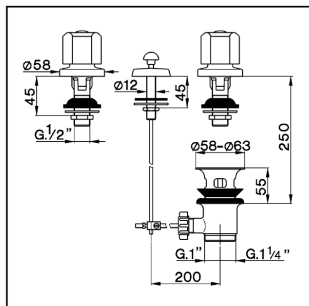

Bidet 3-holes mixer TR_TR001211

cisal

TR 00121 (TR 00110)

- Combinazione bidet
- Bidet mixer
- Bidetbatterie - 3 Loch -
- Mélangeur bidet