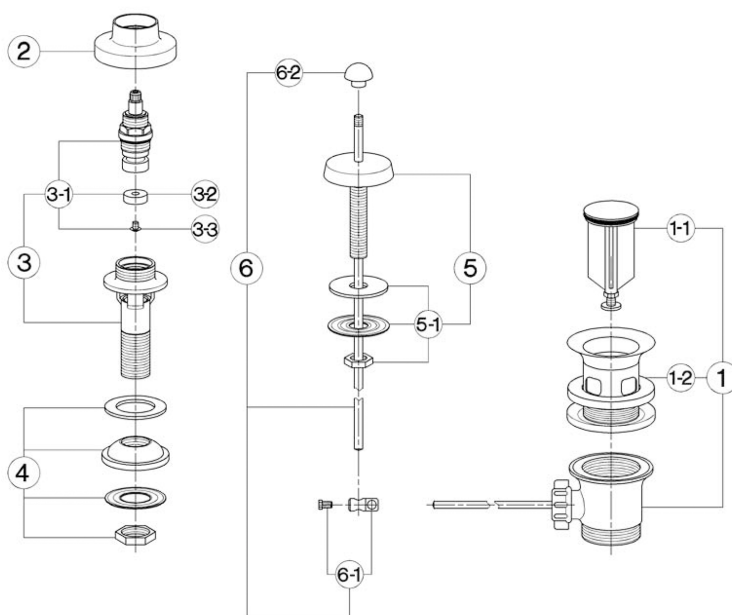

NR.	DESCRIZIONE DESCRIPTION BESCHREIBUNG DESCRIPTION	N. CODICE CODE NO. WERKSNR. NR. CODE	NR.	DESCRIZIONE DESCRIPTION BESCHREIBUNG DESCRIPTION	N. CODICE CODE NO. WERKSNR. NR. CODE	NR.	DESCRIZIONE DESCRIPTION BESCHREIBUNG DESCRIPTION	N. CODICE CODE NO. WERKSNR. NR. CODE
1	Scarico automatico 1" 1/4 sabbato Pop-up waste 1" 1/4 Ablaufgarnitur 1" 1/4 Vidage automat. 1" 1/4	ZZ 92960 0	3	Rubinetto bidet Bidet tap Bidetventil Robinet bidet	ZZ 92747 0	5-1	Set installazione centrale combinazione bidet Installation set bidet mixer Befestigungsset Set installation	ZZ 92786 0
1-1	Tappo completo scarico automatico 1" 1/4 Plug for pop-up waste 1" 1/4 Stopfen 1/Ablaufg. kpl 1" 1/4 Bonde - vidage 1" 1/4	ZZ 92925 0	3-1	Vitone 1/2" "TR" Headvalve 1/2" "TR" Oberteil 1/2" "TR" Tête 1/2" "TR"	ZZ 92869 0	6	Astina scarico completa Ø6 Rod Ø6 Zugstange Ø6 Tige Ø6	ZZ 90023 0
1-2	Piletta per scarico automatico 1" 1/4 Waste for bath drain 1" 1/4 Ablauf 1/Ablaufgarnitur 1" 1/4 Crépine pour vidage 1" 1/4	ZZ 92924 0	3-2	Guarnizione NBR 90 SH. 16,9x5,5x5 Gasket NBR 90 SH. 16,9x5,5x5 Dichtung NBR 90 SH. 16,9x5,5x5 Joint NBR 90 SH. 16,9x5,5x5	ZZ 92699 0	6-1	Morsetto astina scarico automatico Ø6,2 Connection for pop-up rod Ø6,2 Gelenkstueck 1/Zugstange Ø6,2 Jonction x tige vidage Ø6,2	ZZ 92622 0
1	Scarico automatico 1" sabbato Pop-up waste 1" Ablaufgarnitur 1" Vidage automat. 1"	ZZ 92738 0	3-3	Vite M 4x4,5 lb. Ø8 l.c. Schraube M.4x4,5 Vis M.4x4,5	ZZ 92625 0	6-2	Pomolo per scarico automatico "SU" Knob for pop-up rod "SU" Zugknopf Ablaufgarn. "SU" Pommeau - tige "SU"	ZZ 92642 0
1-1	Tappo completo scarico automatico 1" Plug-pop up 1" Stopfen 1/Ablaufg.kpl 1" Bonde - vidage 1"	ZZ 92938 0	4	Set installazione rubinetto bidet Installation set bidet tap Befestigungsset "AR" Bidet Set installation bidet "AR"	ZZ 92746 0			
2	Cappuccio per batteria lavabo "TR" Esculcheon for basin mixer "TR" Abdeckkappe - WT. - "TR" Rosace - lavabo "TR"	ZZ 92595 0	5	Centrale bidet "TR" Rod set for bidet "TR" Zugstange Set "TR" Bidet Tige set - bidet "TR"	ZZ 92748 0			

TR.20

TR001211

<https://en.cisal.it/bidet-3-holes-mixer-tr-tr001211>

2026-04-08