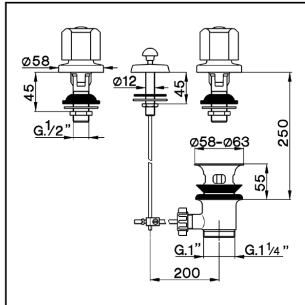

Bidet 3-holes mixer TR_TR001211

cisal

TR 00121 (TR 00110)

- Combinazione bidet
- Bidet mixer
- Bidetbatterie - 3 Loch -
- Mélangeur bidet