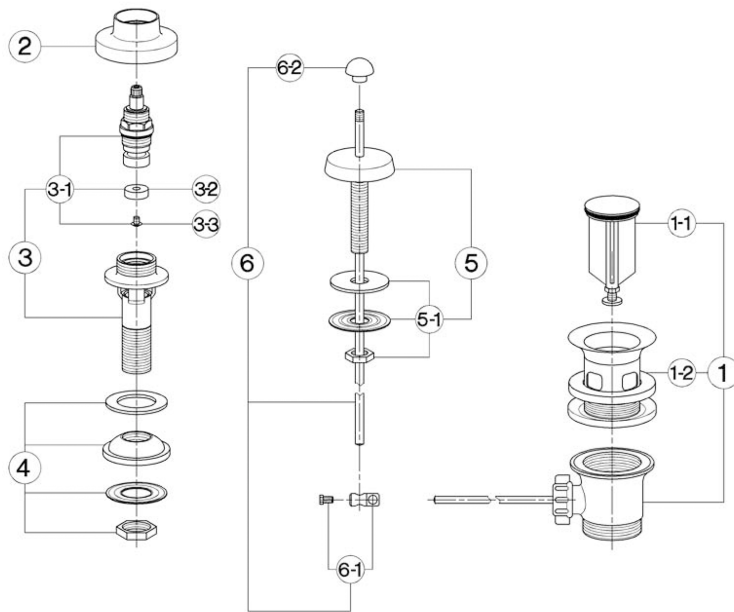

NR.	DESCRIZIONE DESCRIPTION BESCHREIBUNG DESCRIPTION	N. CODICE CODE NO. WERKSNR. NR. CODE	NR.	DESCRIZIONE DESCRIPTION BESCHREIBUNG DESCRIPTION	N. CODICE CODE NO. WERKSNR. NR. CODE	NR.	DESCRIZIONE DESCRIPTION BESCHREIBUNG DESCRIPTION	N. CODICE CODE NO. WERKSNR. NR. CODE
1	Scarico automatico 1" 1/4 sabbiato Pop-up waste 1" 1/4 Ablaufgarnitur 1" 1/4 Vidage automat. 1" 1/4	ZZ 92960 0	3	Rubinetto bidet Bidet tap Bidetventil Robinet bidet	ZZ 92747 0	5-1	Set installazione centrale combinazione bidet Installation set bidet mixer Befestigungsset Set installation	ZZ 92786 0
1-1	Tappo completo scarico automatico 1" 1/4 Plug for pop-up waste 1" 1/4 Stopfen f/Ablaufg. kpl 1" 1/4 Bonde - vidage 1" 1/4	ZZ 92925 0	3-1	Vitone 1/2" "TR" Headvalve 1/2" "TR" Oberteil 1/2" "TR" Tête 1/2" "TR"	ZZ 92869 0	6	Astina scarico completa Ø6 Rod Ø6 Zugstange Ø6 Tige Ø6	ZZ 90023 0
1-2	Piletta per scarico automatico 1" 1/4 Waste for bath drain 1" 1/4 Ablauf f/Ablaufgarnitur 1" 1/4 Crépine pour vidage 1" 1/4	ZZ 92924 0	3-2	Guarnizione NBR 90 SH. 16,9x5,5x5 Gasket NBR 90 SH. 16,9x5,5x5 Dichtung NBR 90 SH. 16,9x5,5x5 Joint NBR 90 SH. 16,9x5,5x5	ZZ 92699 0	6-1	Morsetto astina scarico automatico Ø6,2 Connection for pop-up rod Ø6,2 Gelenkstueck f/Zugstange Ø6,2 Jonction x tige vidage Ø6,2	ZZ 92622 0
1	Scarico automatico 1" sabbiato Pop-up waste 1" Ablaufgarnitur 1" Vidage automat. 1"	ZZ 92738 0	3-3	Vite M 4x4,5 lb. Ø8 l.c. Screw M.4x4,5 Schraube M.4x4,5 Vis M.4x4,5	ZZ 92625 0	6-2	Pomolo per scarico automatico "SU" Knob for pop-up rod "SU" Zugknopf Ablaufgarn. "SU" Pommeau - tige "SU"	ZZ 92642 0
1-1	Tappo completo scarico automatico 1" Plug-pop up 1" Stopfen f/Ablaufg.kpl 1" Bonde - vidage 1"	ZZ 92938 0	4	Set installazione rubinetto bidet Installation set bidet tap Befestigungsset "AR" Bidet Set installation bidet "AR"	ZZ 92746 0			
2	Cappuccio per batteria lavabo "TR" Escutcheon for basin mixer "TR" Abdeckkappe - WT. - "TR" Rosace - lavabo "TR"	ZZ 92595 0	5	Centrale bidet "TR" Rod set for bidet "TR" Zugstange Set "TR" Bidet Tige set - bidet "TR"	ZZ 92748 0			

TR.20

TR001211

<https://en.cisal.it/bidet-3-holes-mixer-tr-tr001211>

2026-05-19