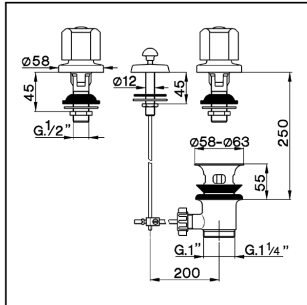

Bidet 3-holes mixer TR_TR001211

cisal

TR 00121 (TR 00110)

- Combinazione bidet
- Bidet mixer
- Bidetbatterie - 3 Loch -
- Mélangeur bidet