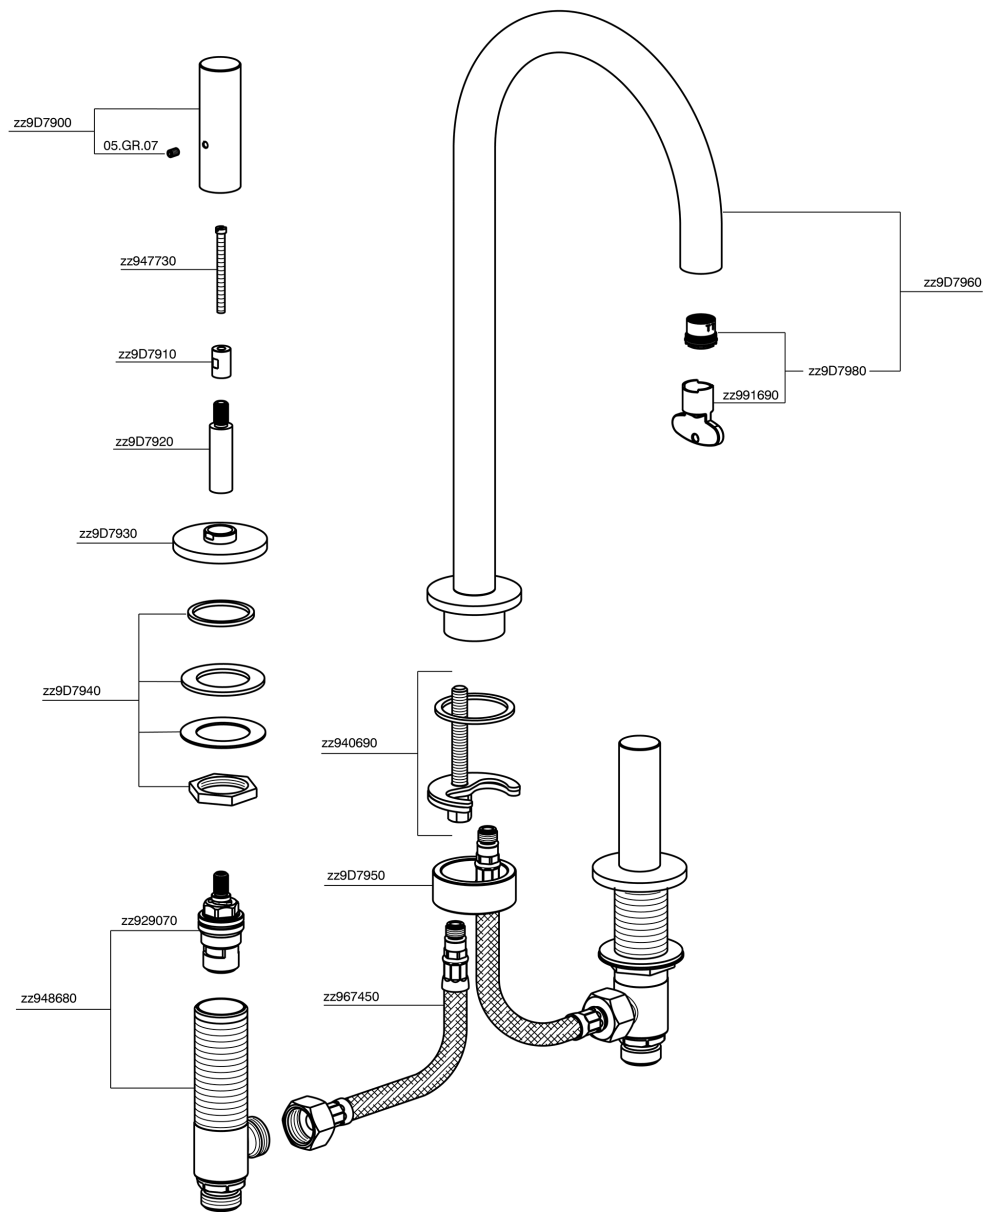

3 hole washbasin mixer SMOOTH X32_X3001040

X3001040

<https://en.cisal.it/3-hole-washbasin-mixer-smooth-x32-x3001040>

2024-12-22