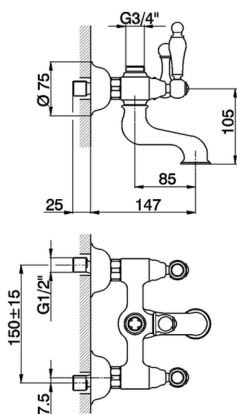

## Bath mixer ARCANA TOSCANA\_TS000130

MODEL **TS000130**

Bath mixer, without shower set, 3/4" M flexible connection