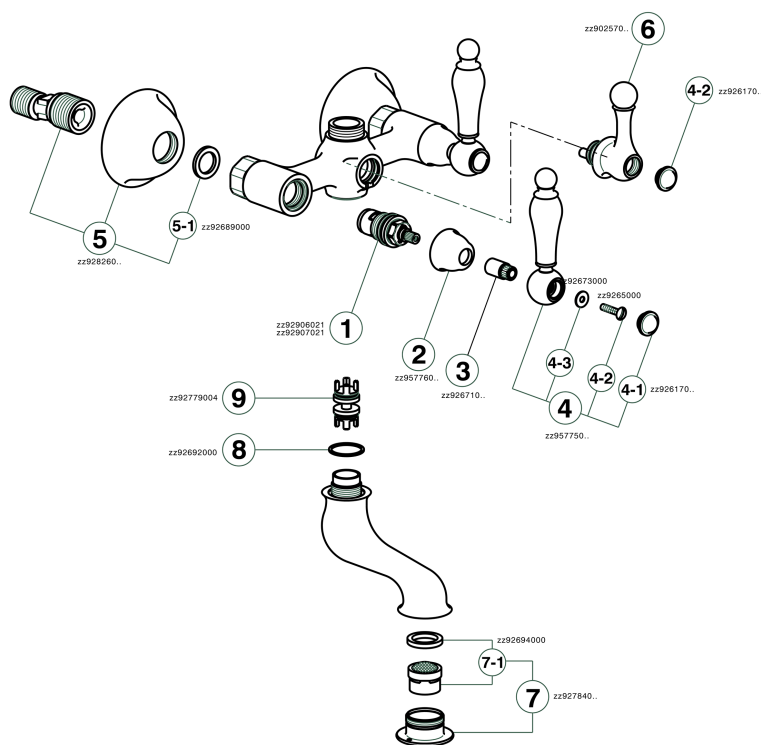

## Bath mixer ARCANA TOSCANA\_TS000130

MODEL **TS000130**

Bath mixer, without shower set, 3/4" M flexible connection

### AVAILABLE FINISHINGS

-  **21** 21 Chrome
-  **24** 24 Gold
-  **26** 26 Old Copper
-  **27** 27 Old Bronze
-  **2A** 2A Satin Brushed Nickel
-  **74** 74 Chrome/Gold

## Bath mixer ARCANA TOSCANA\_TS000130

TS000130

<https://en.cisal.it/bath-mixer-arcana-toscana-ts000130>

2026-05-20