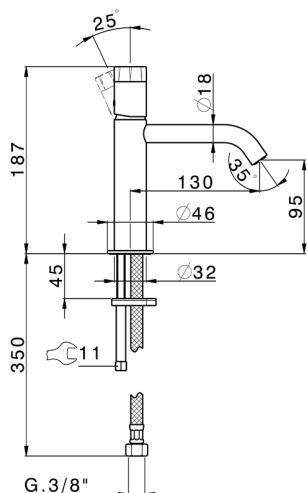

Single lever 'large' washbasin mixer MARBLE X32_X5000504

MODEL **X5000504**

Single lever 'large' washbasin mixer, without waste, G.3/8" stainless steel flexible hoses, with marble lever, Inox AISI 316L

AVAILABLE FINISHINGS

5X 5X Brushed Stainless Steel/Marquina Black Ma

CHARACTERISTICS

Cartridge Spare Parts **ZZ96550000**

25 mm Cartridge

Single lever 'large' washbasin mixer MARBLE X32_X5000504

X5000504

<https://en.cisal.it/single-lever-large-washbasin-mixer-marble-x32-x5000504>