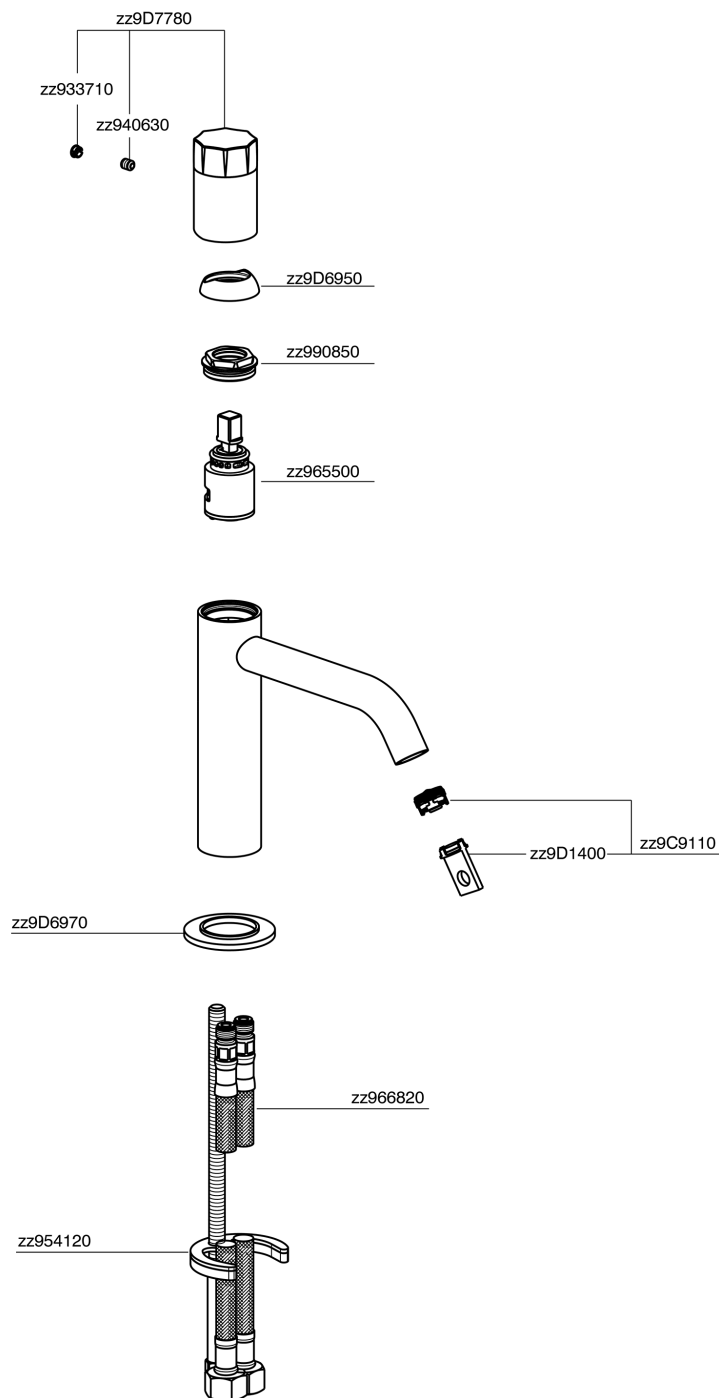

Single lever 'large' washbasin mixer MARBLE X32_X5000504

MODEL **X5000504**

Single lever 'large' washbasin mixer, without waste, G.3/8" stainless steel flexible hoses, with marble lever, Inox AISI 316L

AVAILABLE FINISHINGS

5X 5X Brushed Stainless Steel/Marquina Black Ma

CHARACTERISTICS

Cartridge Spare Parts **ZZ96550000**

25 mm Cartridge

Single lever 'large' washbasin mixer MARBLE X32_X5000504

X5000504

<https://en.cisal.it/single-lever-large-washbasin-mixer-marble-x32-x5000504>