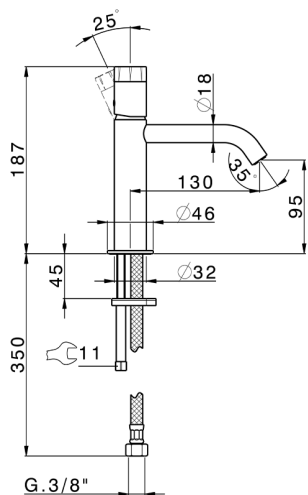

Single lever 'large' washbasin mixer MARBLE X32_X5000504

MODEL **X5000504**

Single lever 'large' washbasin mixer, without waste, G.3/8" stainless steel flexible hoses, with marble lever, Inox AISI 316L

AVAILABLE FINISHINGS

5X 5X Brushed Stainless Steel/Marquina Black Ma

CHARACTERISTICS

Cartridge Spare Parts **ZZ96550000**

25 mm Cartridge

Single lever 'large' washbasin mixer MARBLE X32_X5000504

X5000504

<https://en.cisal.it/single-lever-large-washbasin-mixer-marble-x32-x5000504>