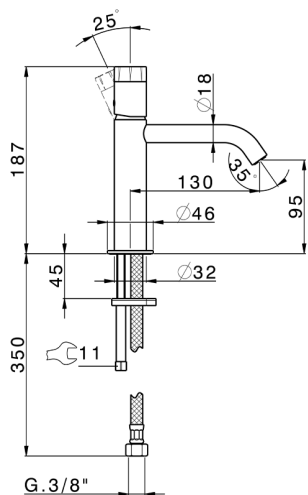

## Single lever 'large' washbasin mixer MARBLE X32\_X5000504

MODEL **X5000504**

Single lever 'large' washbasin mixer, without waste, G.3/8" stainless steel flexible hoses, with marble lever, Inox AISI 316L

AVAILABLE FINISHINGS

**5X** 5X Brushed Stainless Steel/Marquina Black Ma

CHARACTERISTICS

Cartridge Spare Parts **ZZ96550000**

**25 mm Cartridge**

## Single lever 'large' washbasin mixer MARBLE X32\_X5000504

X5000504

<https://en.cisal.it/single-lever-large-washbasin-mixer-marble-x32-x5000504>

2026-04-06