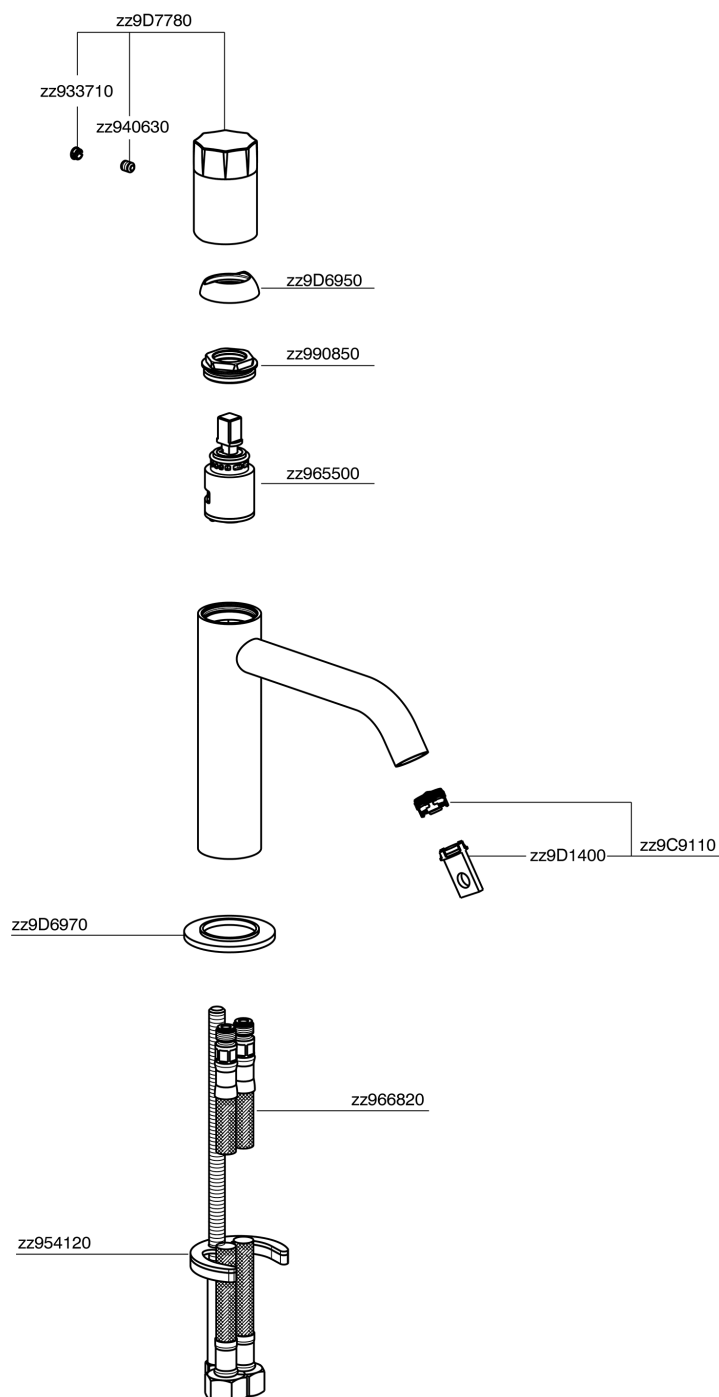

Single lever 'large' washbasin mixer MARBLE X32_X5000504

X5000504

<https://en.cisal.it/single-lever-large-washbasin-mixer-marble-x32-x5000504>

2026-06-13