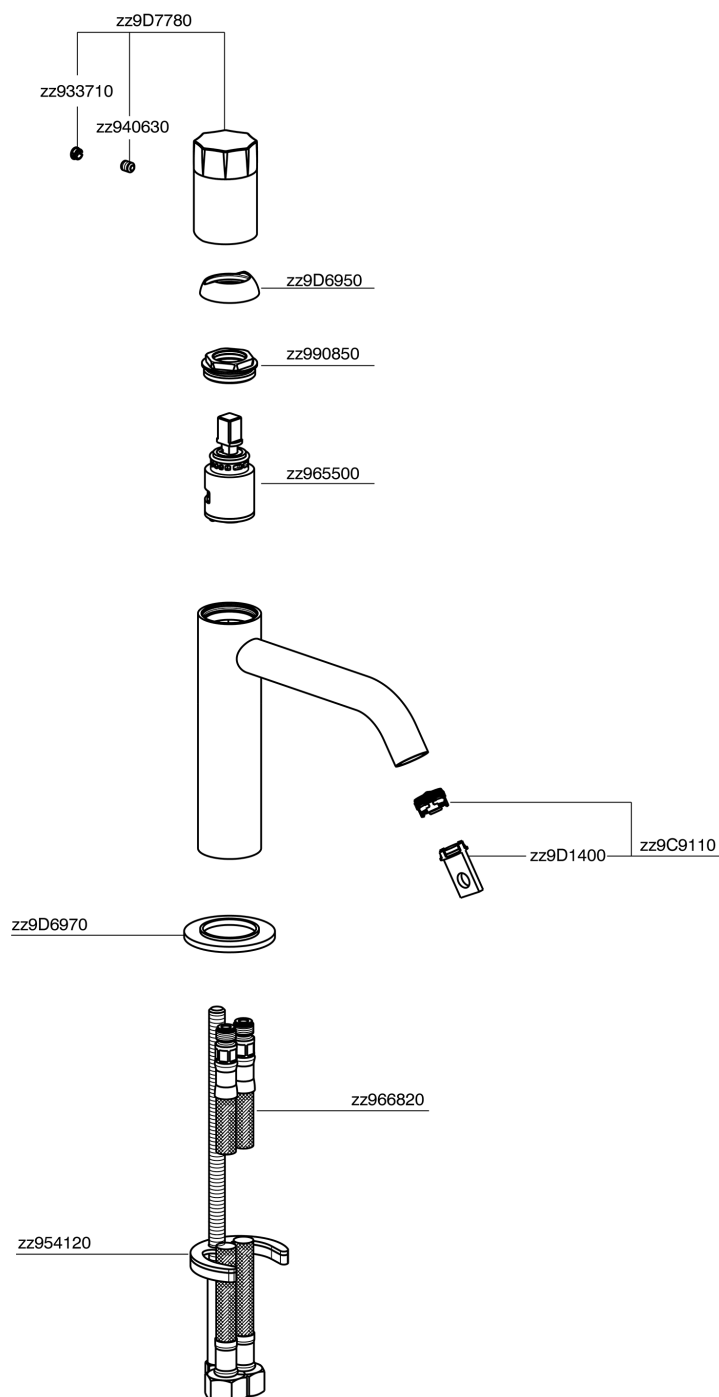

## Single lever 'large' washbasin mixer MARBLE X32\_X5000504

MODEL **X5000504**

Single lever 'large' washbasin mixer, without waste, G.3/8" stainless steel flexible hoses, with marble lever, Inox AISI 316L

AVAILABLE FINISHINGS

**5X** 5X Brushed Stainless Steel/Marquina Black Ma

CHARACTERISTICS

Cartridge Spare Parts **ZZ96550000**

**25 mm Cartridge**

## Single lever 'large' washbasin mixer MARBLE X32\_X5000504

X5000504

<https://en.cisal.it/single-lever-large-washbasin-mixer-marble-x32-x5000504>

2026-06-13