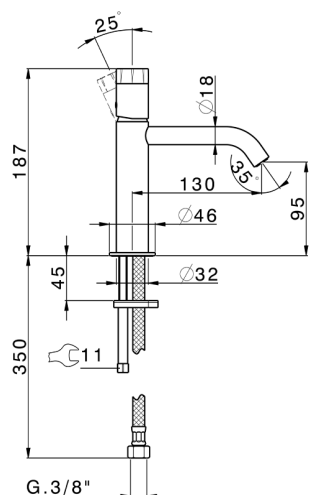

## Single lever 'large' washbasin mixer MARBLE X32\_X5000504

MODEL **X5000504**

Single lever 'large' washbasin mixer, without waste, G.3/8" stainless steel flexible hoses, with marble lever, Inox AISI 316L

AVAILABLE FINISHINGS

**5X** 5X Brushed Stainless Steel/Marquina Black Ma

CHARACTERISTICS

Cartridge Spare Parts **ZZ96550000**

**25 mm Cartridge**

## Single lever 'large' washbasin mixer MARBLE X32\_X5000504

X5000504

<https://en.cisal.it/single-lever-large-washbasin-mixer-marble-x32-x5000504>

2026-06-13