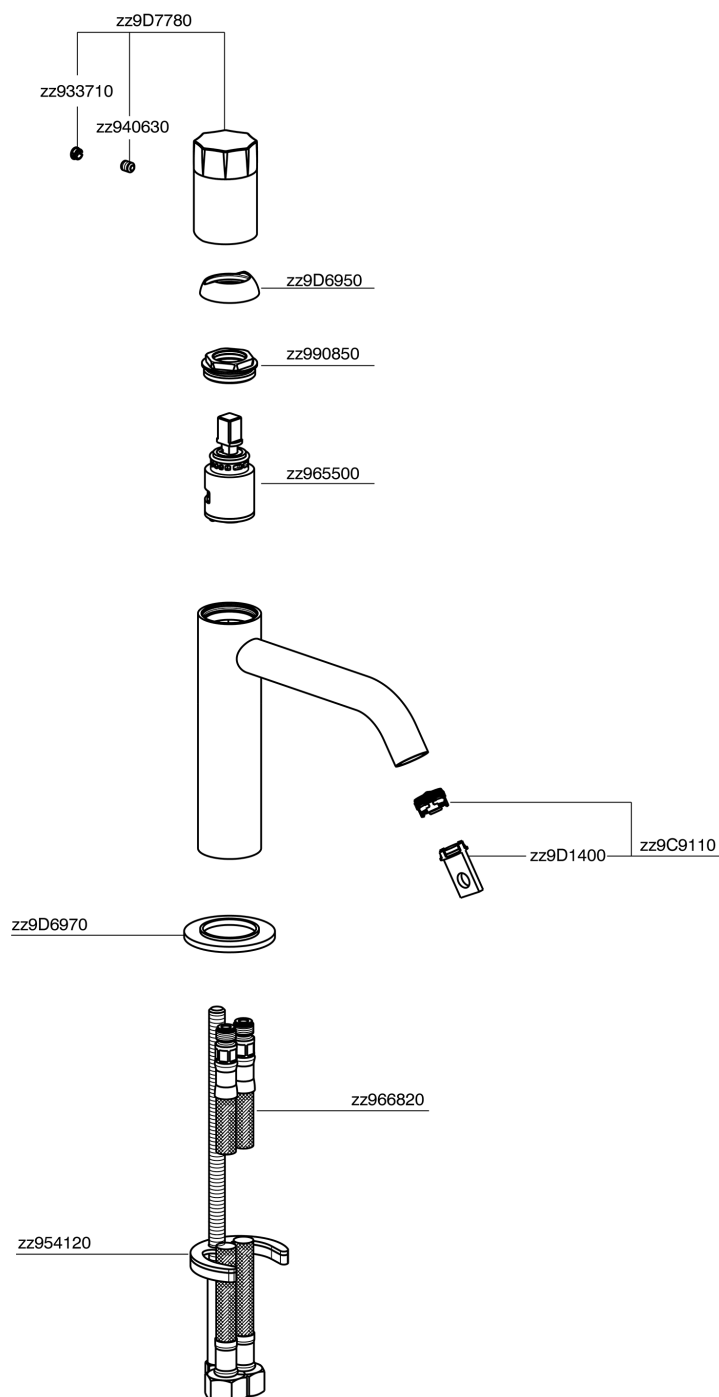

## Single lever 'large' washbasin mixer MARBLE X32\_X5000504

MODEL **X5000504**

Single lever 'large' washbasin mixer, without waste, G.3/8" stainless steel flexible hoses, with marble lever, Inox AISI 316L

AVAILABLE FINISHINGS

**5X** 5X Brushed Stainless Steel/Marquina Black Ma

CHARACTERISTICS

Cartridge Spare Parts **ZZ96550000**

**25 mm Cartridge**

## Single lever 'large' washbasin mixer MARBLE X32\_X5000504

X5000504

<https://en.cisal.it/single-lever-large-washbasin-mixer-marble-x32-x5000504>

2026-04-06