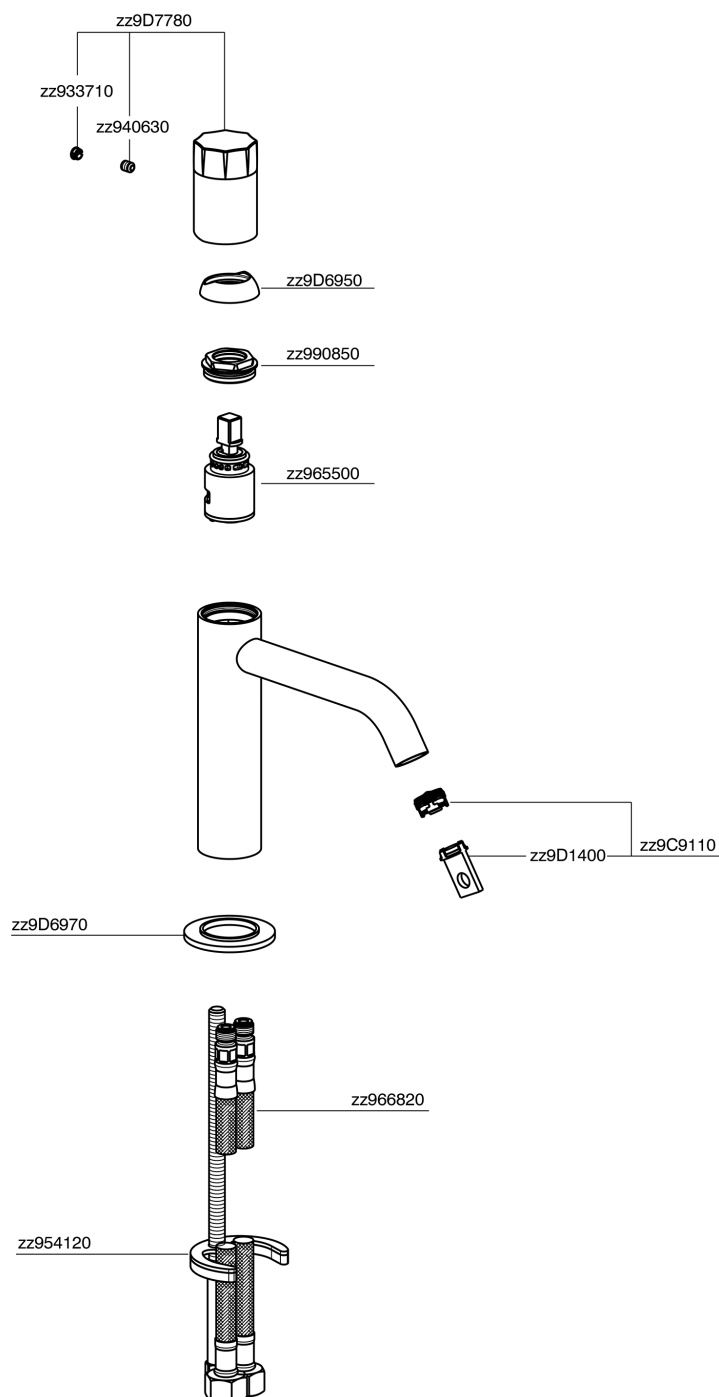

## Single lever 'large' washbasin mixer MARBLE X32\_X5000504

X5000504

<https://en.cisal.it/single-lever-large-washbasin-mixer-marble-x32-x5000504>

2026-04-06