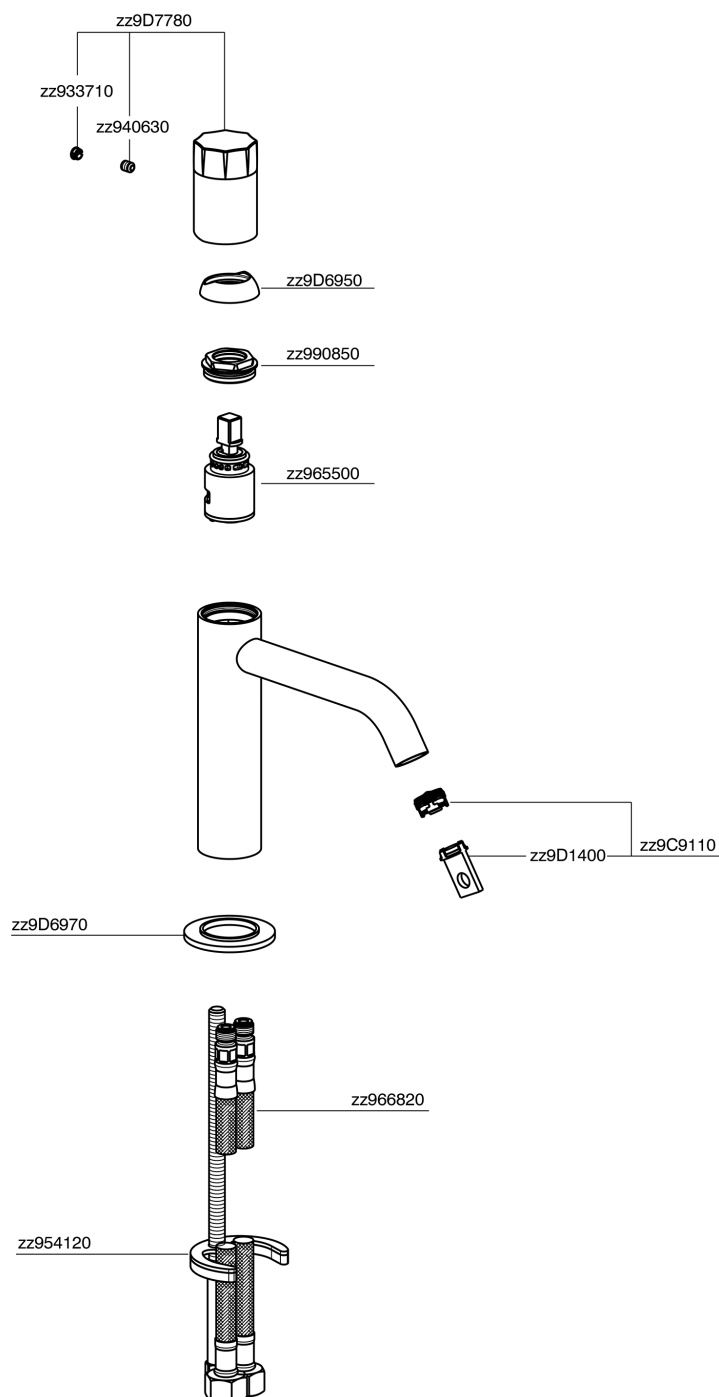

Single lever 'large' washbasin mixer MARBLE X32_X5000504

X5000504

<https://en.cisal.it/single-lever-large-washbasin-mixer-marble-x32-x5000504>

2026-05-17