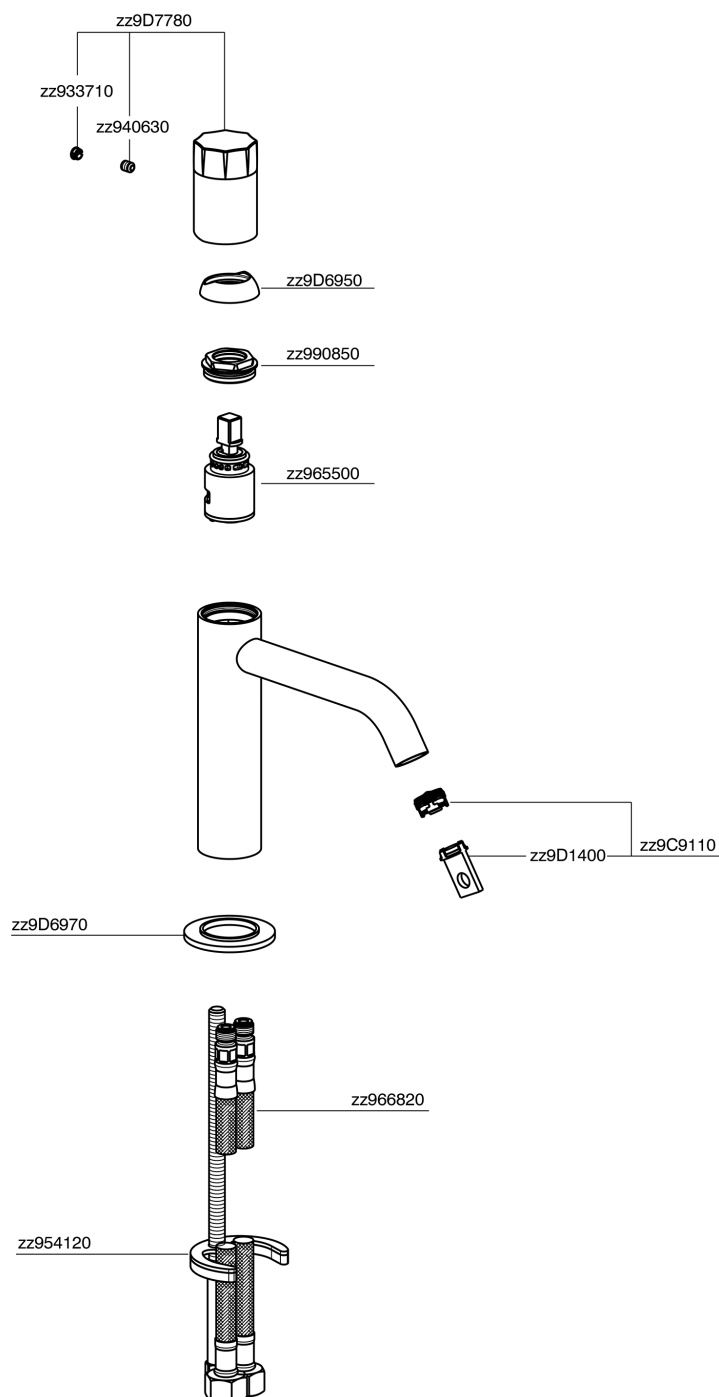

## Single lever 'large' washbasin mixer MARBLE X32\_X5000504

X5000504

<https://en.cisal.it/single-lever-large-washbasin-mixer-marble-x32-x5000504>

2026-06-14