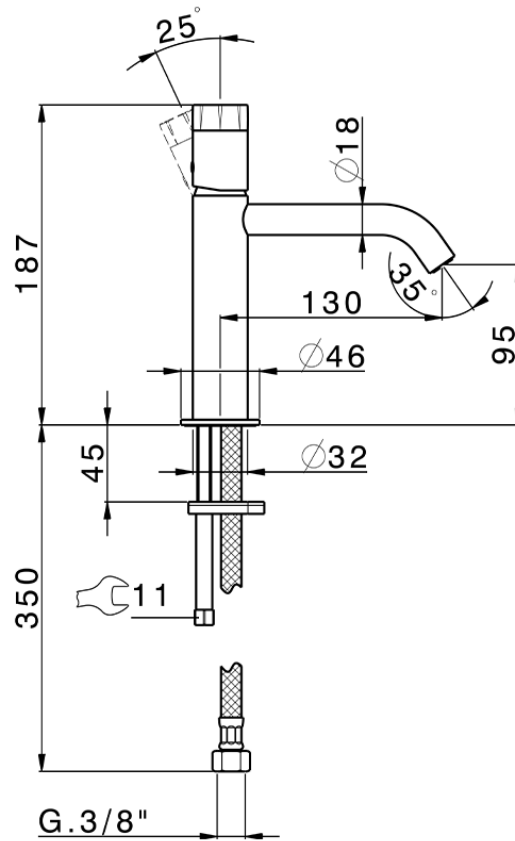

Single lever 'large' washbasin mixer MARBLE X32_X5000504

X5000504

<https://en.cisal.it/single-lever-large-washbasin-mixer-marble-x32-x5000504>

2026-05-17