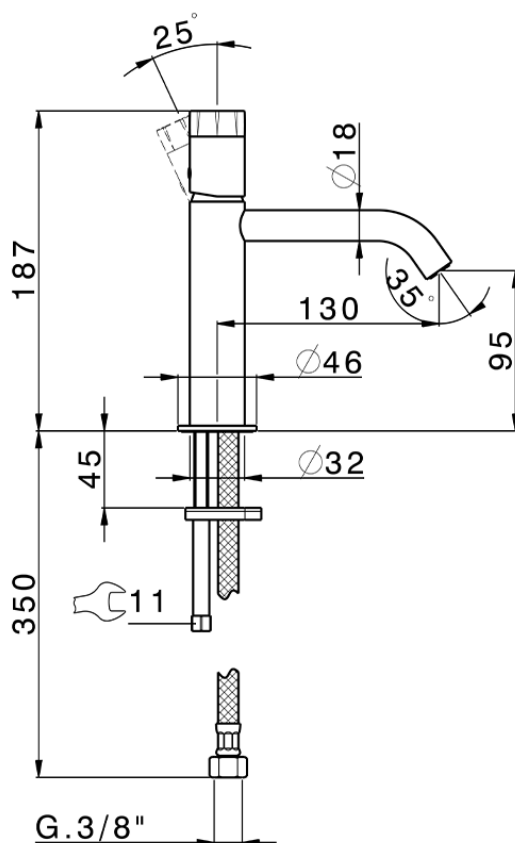

Single lever 'large' washbasin mixer MARBLE X32_X5000504

X5000504

<https://en.cisal.it/single-lever-large-washbasin-mixer-marble-x32-x5000504>

2026-06-14