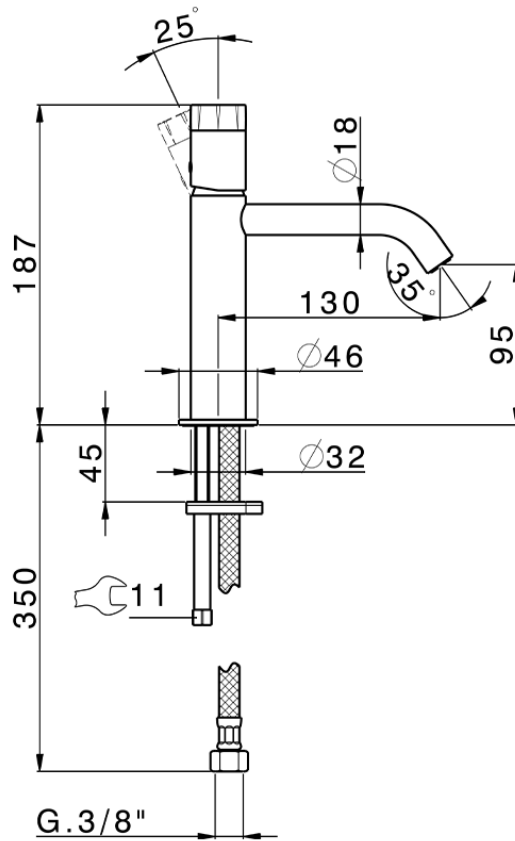

Single lever 'large' washbasin mixer MARBLE X32_X5000504

X5000504

<https://en.cisal.it/single-lever-large-washbasin-mixer-marble-x32-x5000504>

2026-04-06