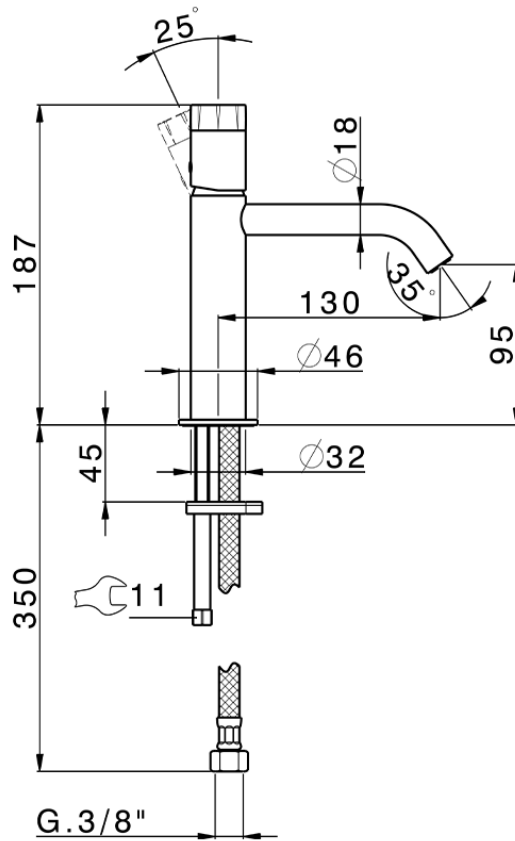

Single lever 'large' washbasin mixer MARBLE X32_X5000504

X5000504

<https://en.cisal.it/single-lever-large-washbasin-mixer-marble-x32-x5000504>

2026-04-26