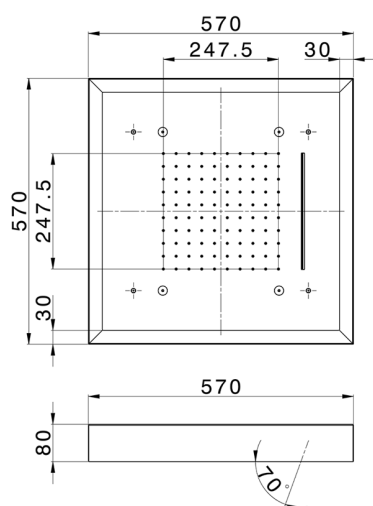

570x570 mm Chromotherapy Ceiling showerhead WELLNESS_ZS0C0160

MODEL **ZS0C0160**

570x570 mm Chromotherapy Ceiling showerhead, with white cover, rain, spraying, waterfall, chromotherapy functions, wireless control, Stainless Steel AISI 304