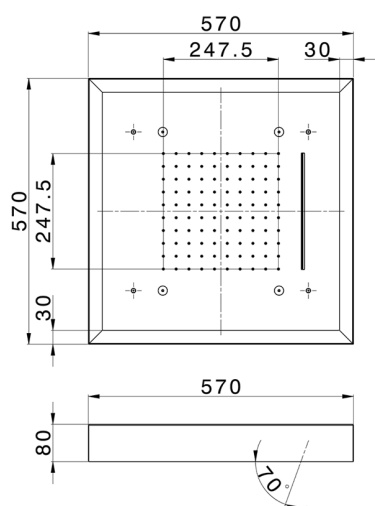

## 570x570 mm Chromotherapy Ceiling showerhead WELLNESS\_ZS0C0160

MODEL **ZS0C0160**

570x570 mm Chromotherapy Ceiling showerhead, with white cover, rain, spraying, waterfall, chromotherapy functions, wireless control, Stainless Steel AISI 304