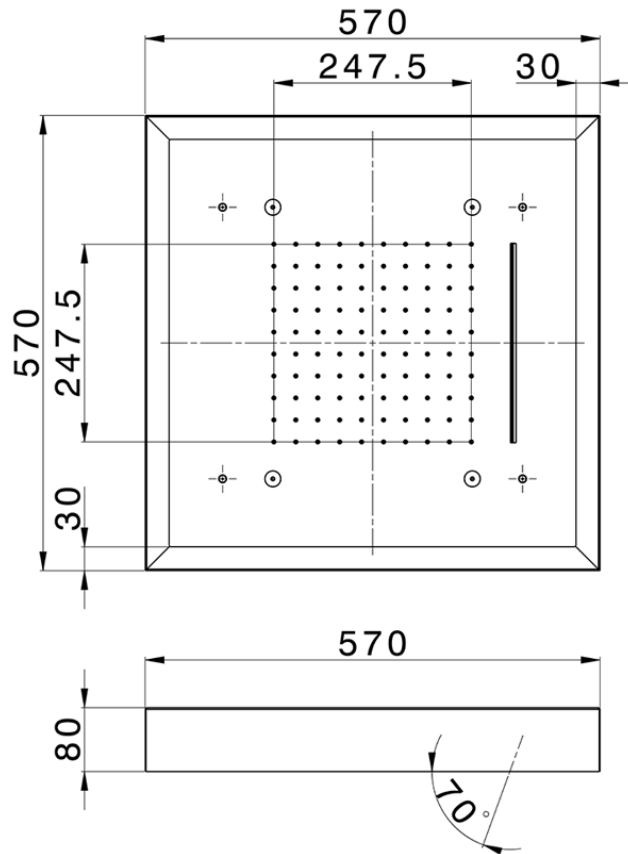

570x570 mm Chromotherapy Ceiling showerhead WELLNESS_ZS0C0160

ZS0C0160

<https://en.cisal.it/570x570-mm-chromotherapy-ceiling-showerhead-wellness-zs0c0160>

2026-06-14