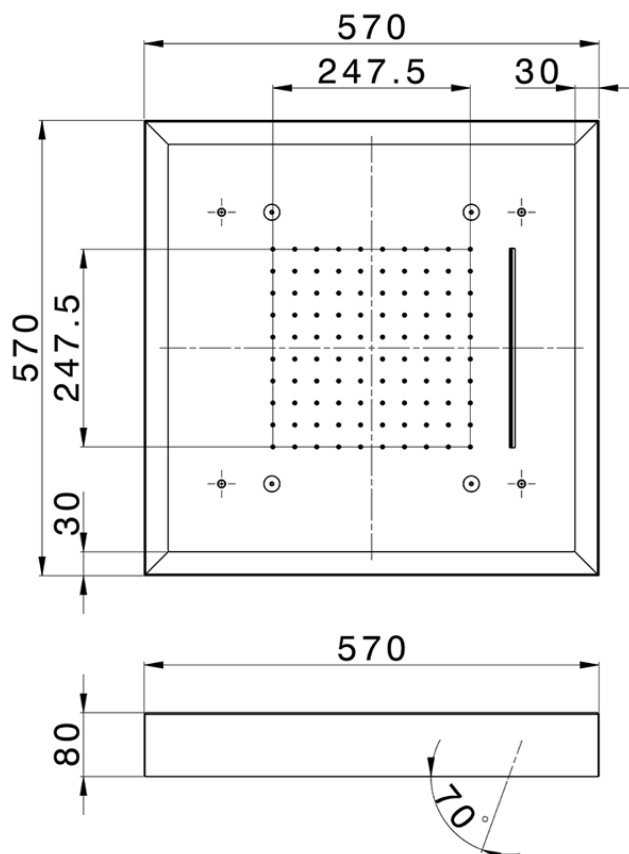

570x570 mm Chromotherapy Ceiling showerhead WELLNESS_ZS0C0160

ZS0C0160

<https://en.cisal.it/570x570-mm-chromotherapy-ceiling-showerhead-wellness-zs0c0160>

2026-04-06