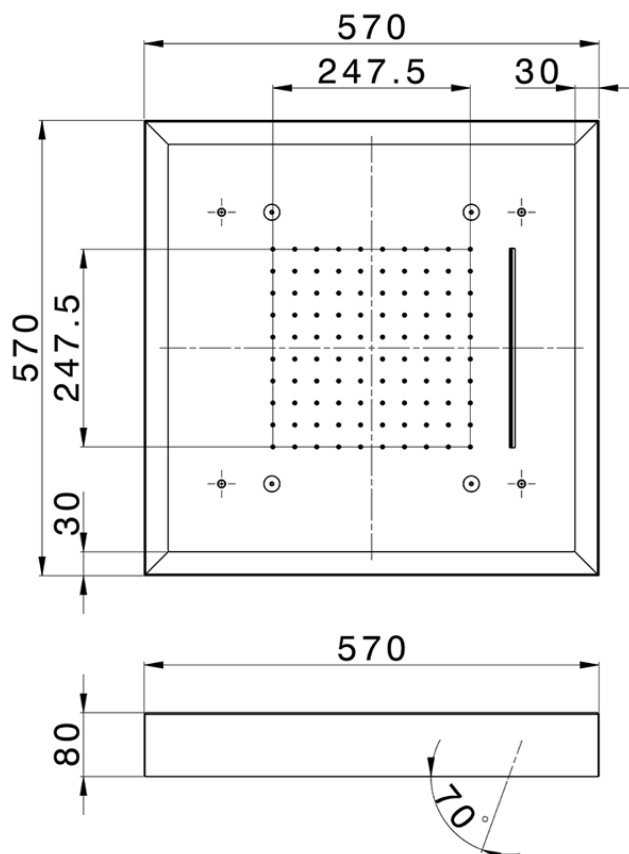

570x570 mm Chromotherapy Ceiling showerhead WELLNESS_ZS0C0160

ZS0C0160

<https://en.cisal.it/570x570-mm-chromotherapy-ceiling-showerhead-wellness-zs0c0160>

2026-05-17