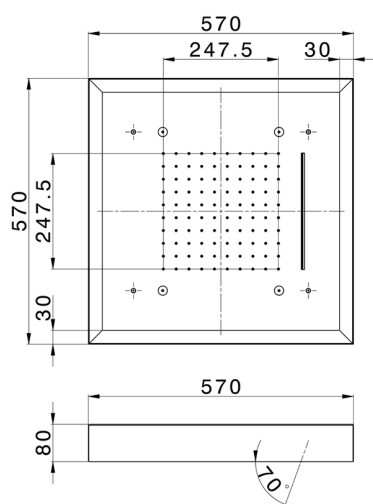

570x570 mm Chromotherapy Ceiling showerhead WELLNESS_ZS0C0160

MODEL **ZS0C0160**

570x570 mm Chromotherapy Ceiling showerhead, with white cover, rain, spraying, waterfall, chromotherapy functions, wireless control, Stainless Steel AISI 304