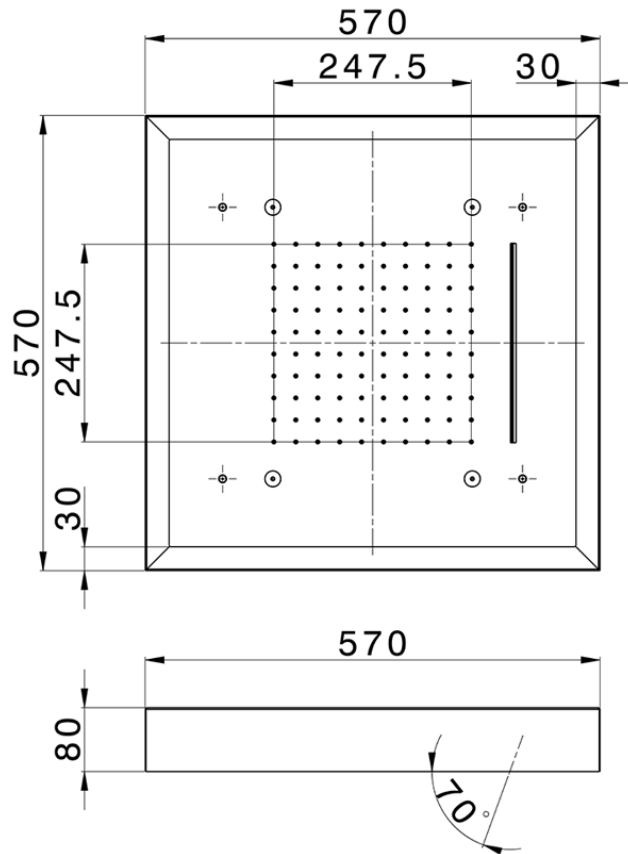

570x570 mm Chromotherapy Ceiling showerhead WELLNESS_ZS0C0160

ZS0C0160

<https://en.cisal.it/570x570-mm-chromotherapy-ceiling-showerhead-wellness-zs0c0160>

2026-05-17