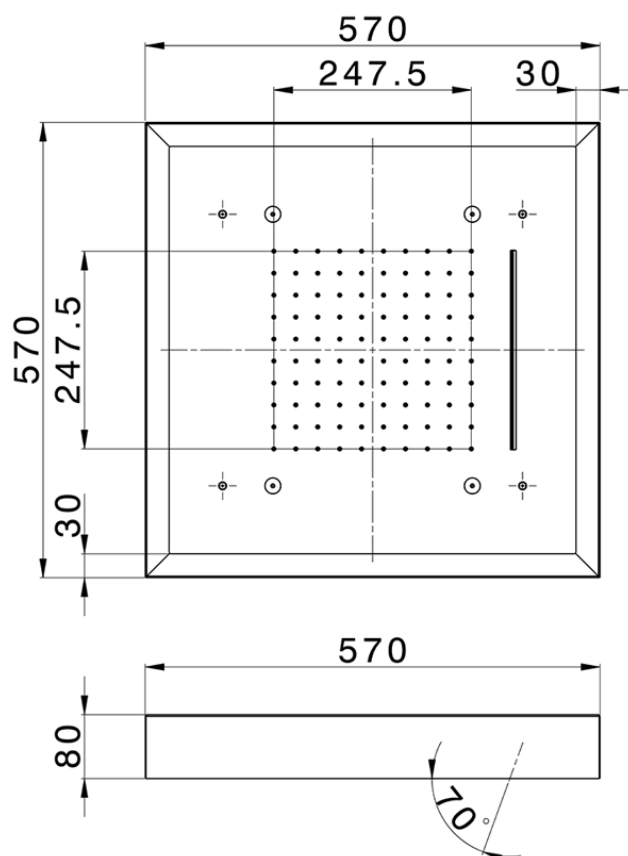

**570x570 mm Chromotherapy Ceiling showerhead WELLNESS\_ZS0C0160**

ZS0C0160

<https://en.cisal.it/570x570-mm-chromotherapy-ceiling-showerhead-wellness-zs0c0160>

2026-06-14