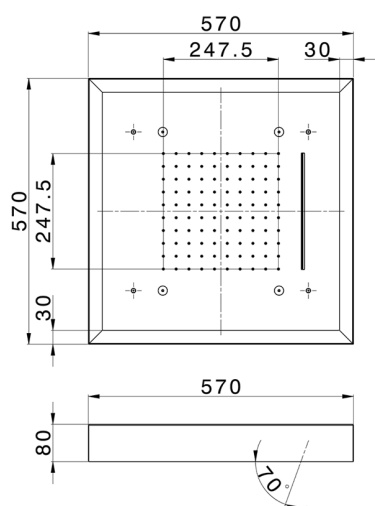

570x570 mm Chromotherapy Ceiling showerhead WELLNESS_ZS0C0160

MODEL **ZS0C0160**

570x570 mm Chromotherapy Ceiling showerhead, with white cover, rain, spraying, waterfall, chromotherapy functions, wireless control, Stainless Steel AISI 304