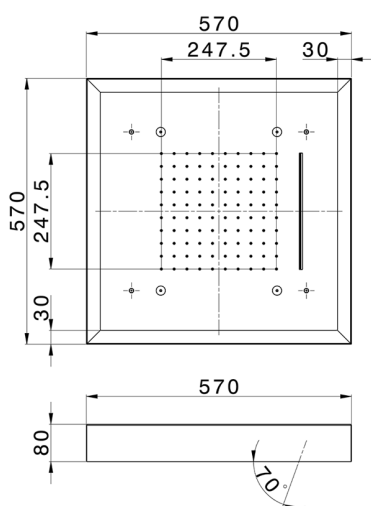

570x570 mm Chromotherapy Ceiling showerhead WELLNESS_ZS0C0160

MODEL **ZS0C0160**

570x570 mm Chromotherapy Ceiling showerhead, with white cover, rain, spraying, waterfall, chromotherapy functions, wireless control, Stainless Steel AISI 304