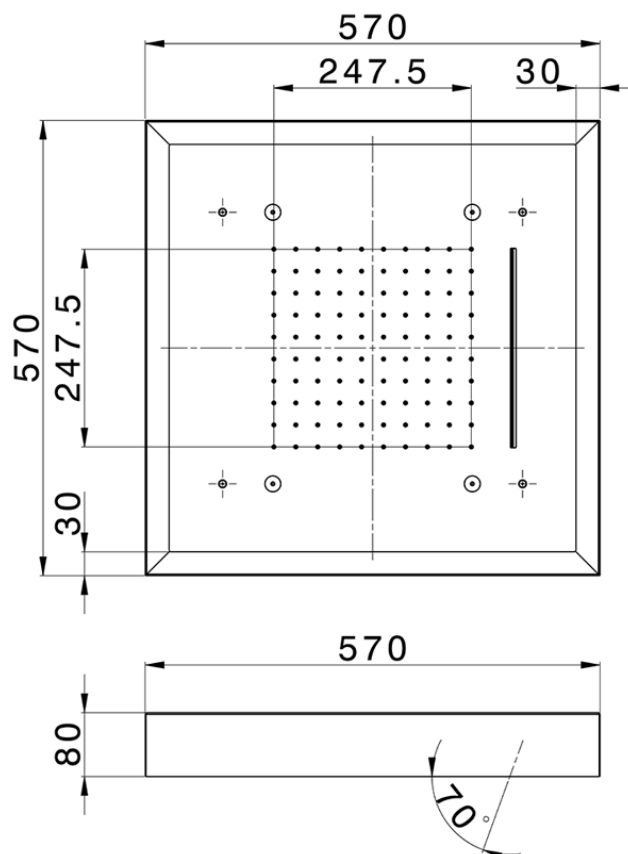

570x570 mm Chromotherapy Ceiling showerhead WELLNESS_ZS0C0160

ZS0C0160

<https://en.cisal.it/570x570-mm-chromotherapy-ceiling-showerhead-wellness-zs0c0160>

2026-06-26