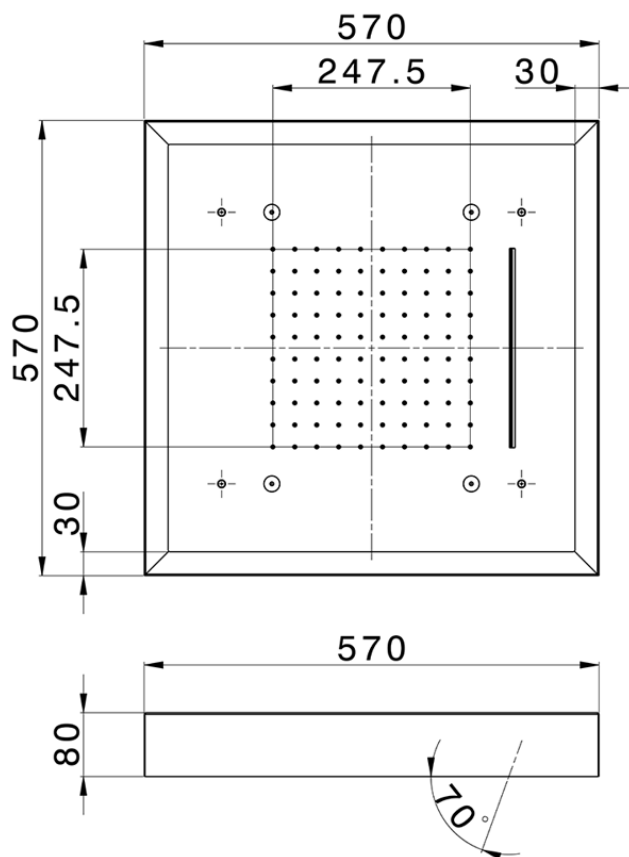

570x570 mm Chromotherapy Ceiling showerhead WELLNESS_ZS0C0160

ZS0C0160

<https://en.cisal.it/570x570-mm-chromotherapy-ceiling-showerhead-wellness-zs0c0160>

2026-06-13