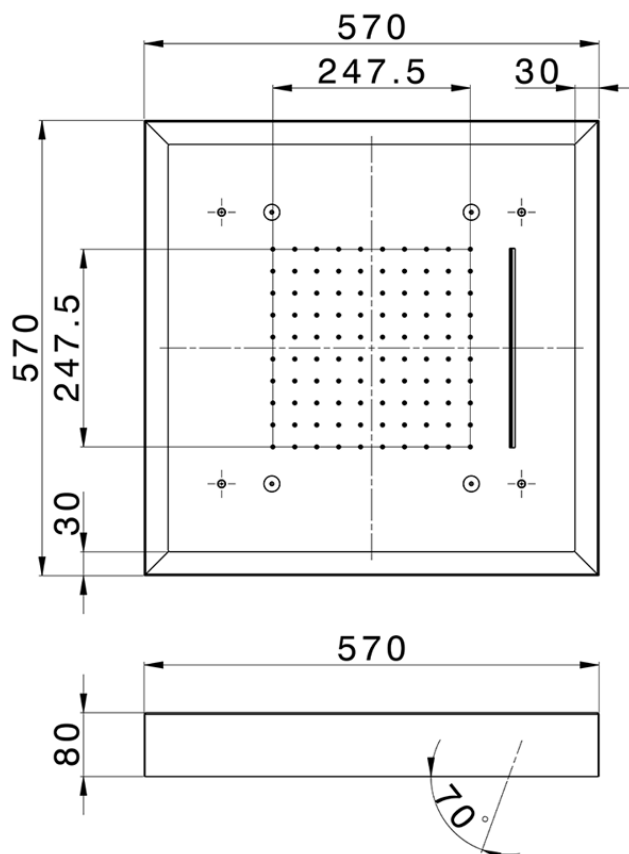

## 570x570 mm Chromotherapy Ceiling showerhead WELLNESS\_ZS0C0160

ZS0C0160

<https://en.cisal.it/570x570-mm-chromotherapy-ceiling-showerhead-wellness-zs0c0160>

2026-04-26