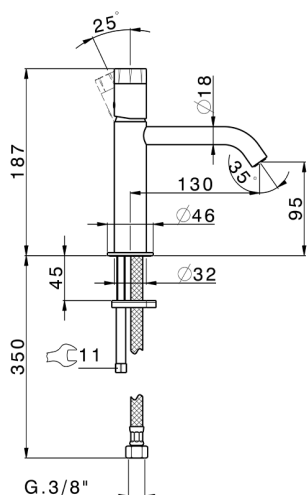

Single lever 'large' washbasin mixer MARBLE X32_X5000504

MODEL **X5000504**

Single lever 'large' washbasin mixer, without waste, G.3/8" stainless steel flexible hoses, with marble lever, Inox AISI 316L

AVAILABLE FINISHINGS

5X 5X Brushed Stainless Steel/Marble Marquinia

CHARACTERISTICS

Cartridge Spare Parts **ZZ96550000**

25 mm Cartridge

Single lever 'large' washbasin mixer MARBLE X32_X5000504

X5000504

<https://en.cisal.it/single-lever-large-washbasin-mixer-marble-x32x5000504>