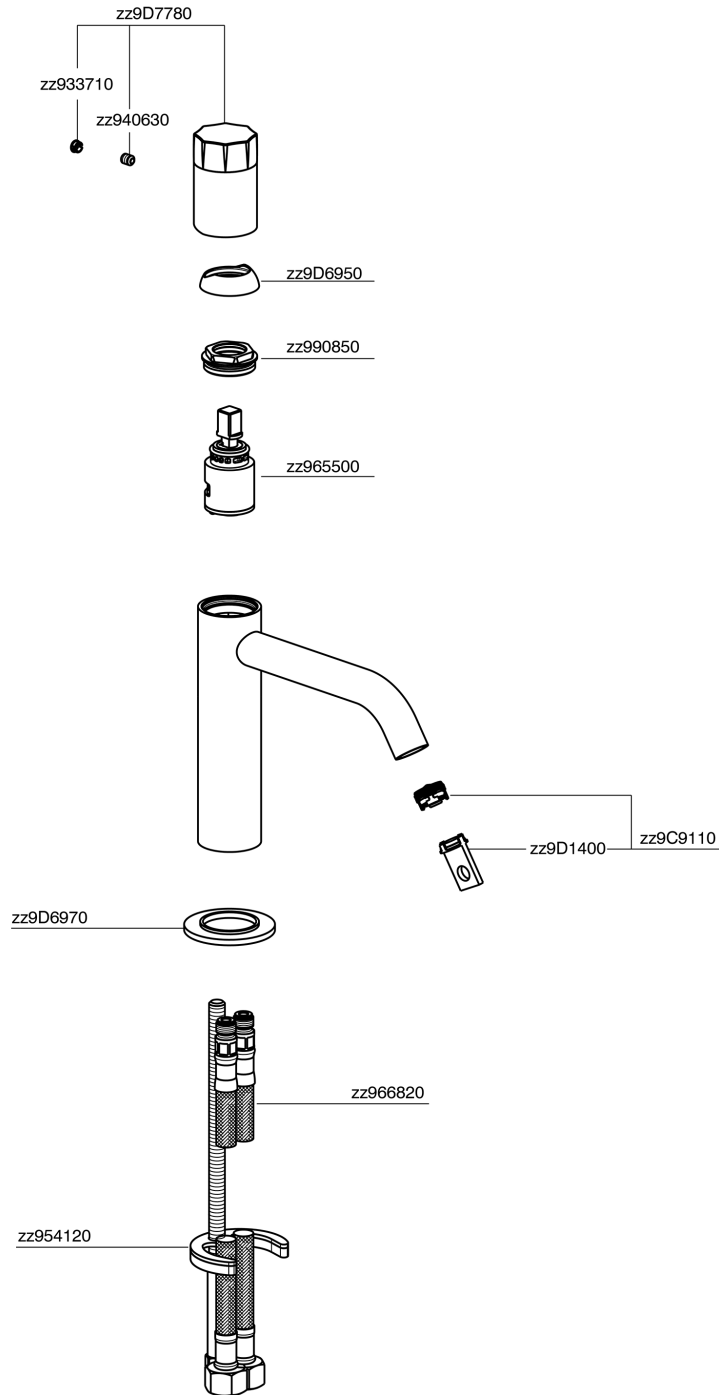

Single lever 'large' washbasin mixer MARBLE X32_X5000504

MODEL **X5000504**

Single lever 'large' washbasin mixer, without waste, G.3/8" stainless steel flexible hoses, with marble lever, Inox AISI 316L

AVAILABLE FINISHINGS

5X 5X Brushed Stainless Steel/Marble Marquinia

CHARACTERISTICS

Cartridge Spare Parts **ZZ96550000**

25 mm Cartridge

Single lever 'large' washbasin mixer MARBLE X32_X5000504

X5000504

<https://en.cisal.it/single-lever-large-washbasin-mixer-marble-x32x5000504>