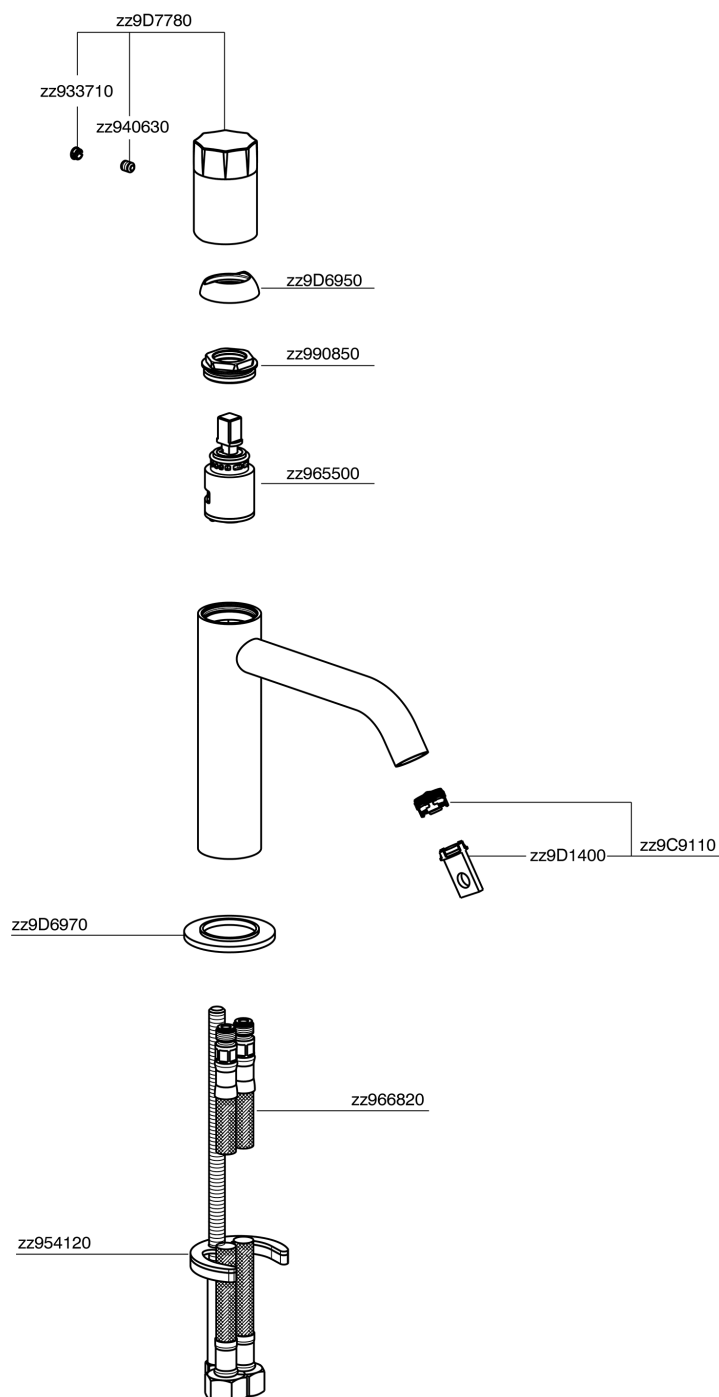

## Single lever 'large' washbasin mixer MARBLE X32\_X5000504

X5000504

<https://en.cisal.it/single-lever-large-washbasin-mixer-marble-x32x5000504>

2024-09-16