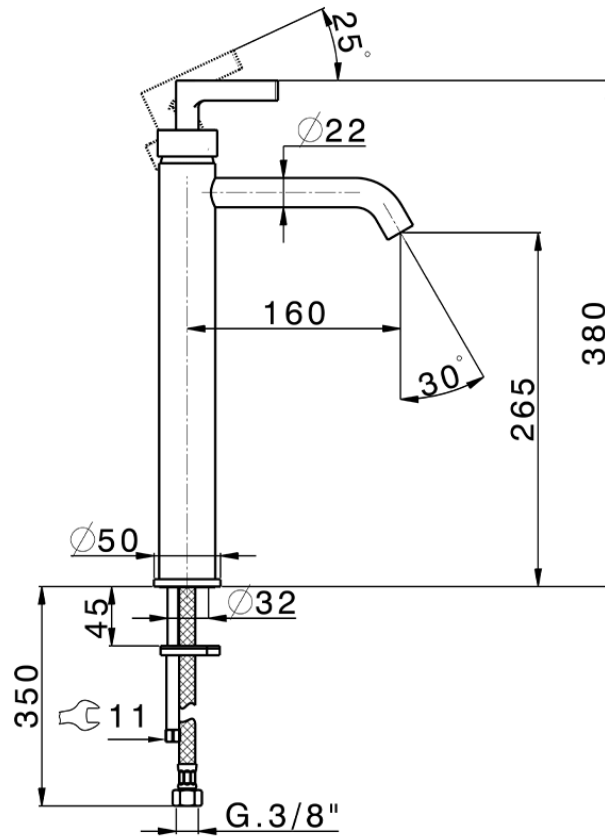

Single lever tall basin mixer GRACE_GC004540

GC004540

<https://en.cisal.it/single-lever-tall-basin-mixer-grace-gc004540>

2026-04-30