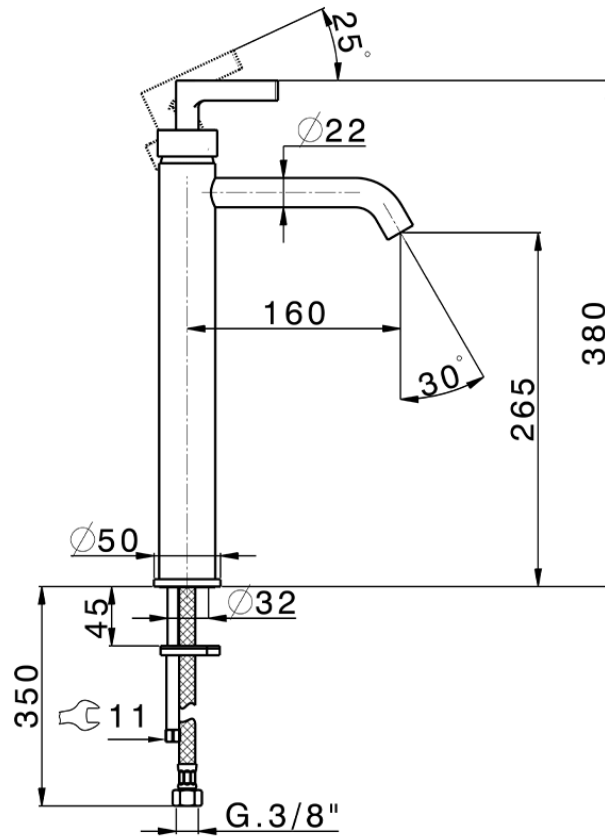

Single lever tall basin mixer GRACE_GC004540

GC004540

<https://en.cisal.it/single-lever-tall-basin-mixer-grace-gc004540>

2026-05-20