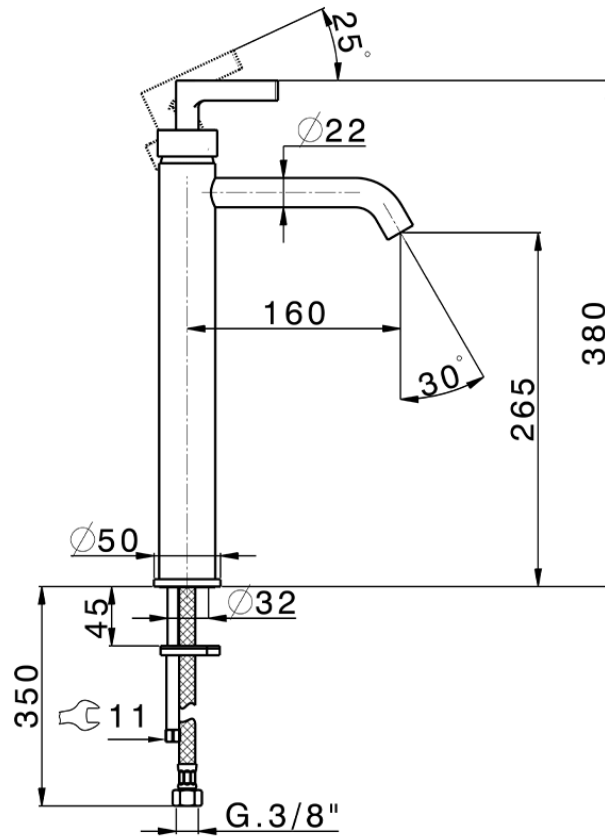

Single lever tall basin mixer GRACE_GC004540

GC004540

<https://en.cisal.it/single-lever-tall-basin-mixer-grace-gc004540>

2026-04-29