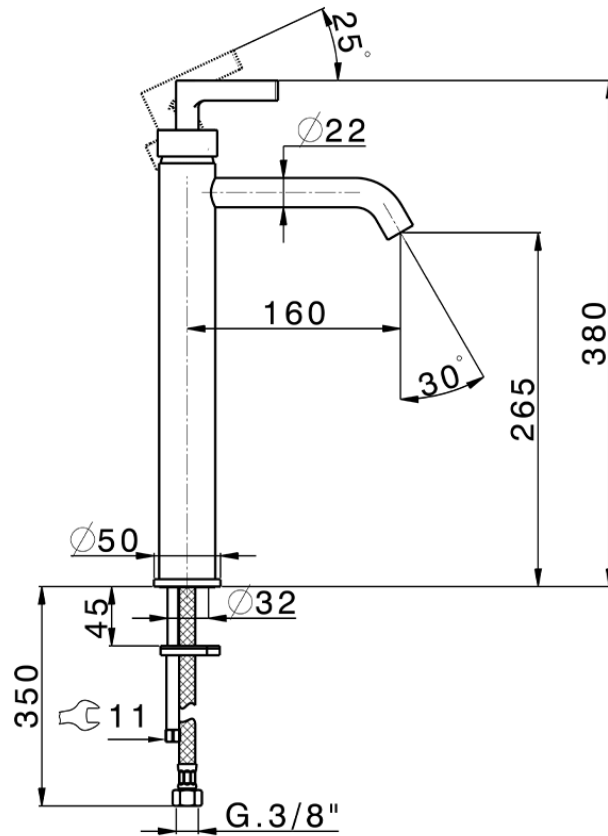

Single lever tall basin mixer GRACE_GC004540

GC004540

<https://en.cisal.it/single-lever-tall-basin-mixer-grace-gc004540>

2026-06-13