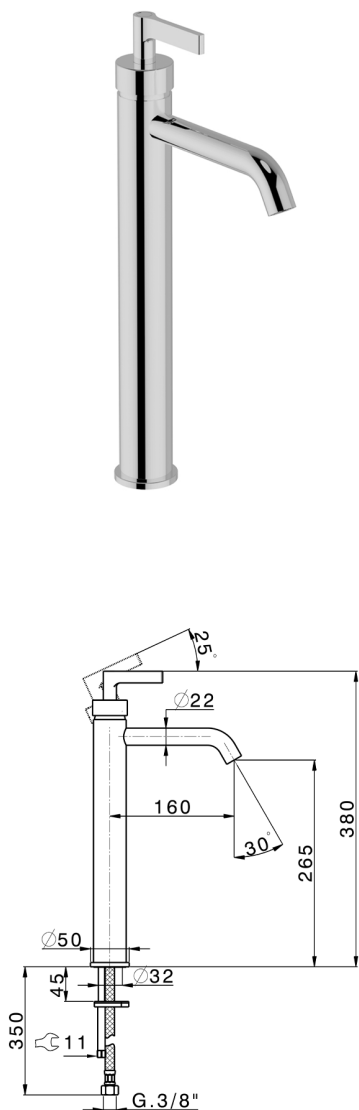

## Single lever tall basin mixer GRACE\_GC004540

MODEL **GC004540**

Single lever tall basin mixer, without automatic pop-up waste, G.3/8" stainless steel flexible hose

### AVAILABLE FINISHINGS

-  **21** 21 Chrome
-  **2F** 2F Brushed Nickel
-  **2W** 2W Brushed Gold
-  **5H** 5H Dark Brass Brushed
-  **5L** 5L Brushed Black Titanium
-  **6T** 6T Chrome/Matt Black

### CHARACTERISTICS

Cartridge Spare Parts **ZZ99672000**

**35 mm Cartridge**

### EcoStop

EcoStop feature limits water flow to approximately 50% of maximum output with one point of resistance on setting. Push slightly past the middle stop only when full water output is required. This will save water up to 50%.