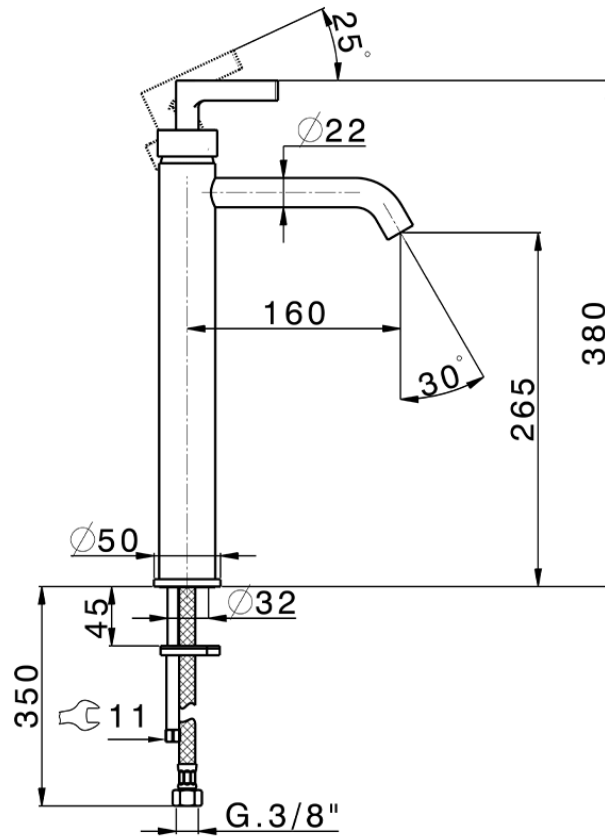

## Single lever tall basin mixer GRACE\_GC004540

GC004540

<https://en.cisal.it/single-lever-tall-basin-mixer-grace-gc004540>

2026-05-20