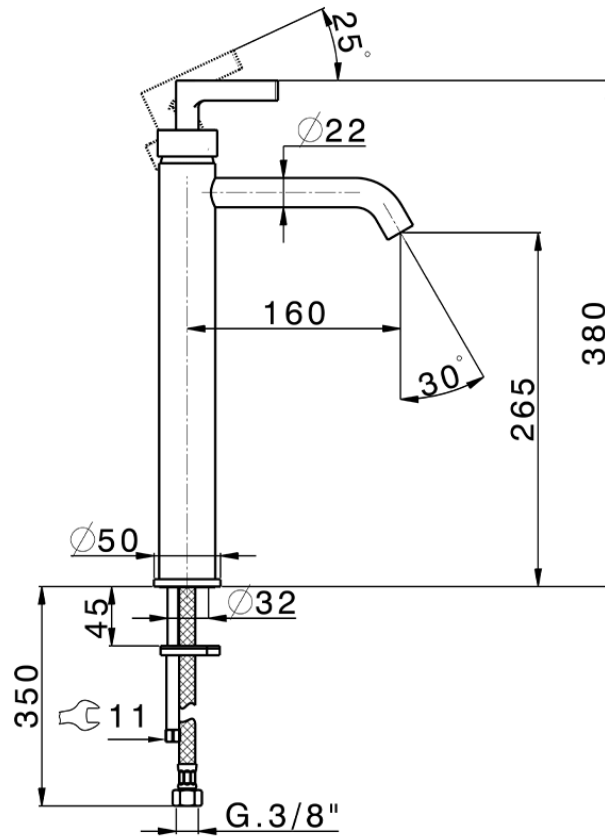

## Single lever tall basin mixer GRACE\_GC004540

GC004540

<https://en.cisal.it/single-lever-tall-basin-mixer-grace-gc004540>

2026-06-14