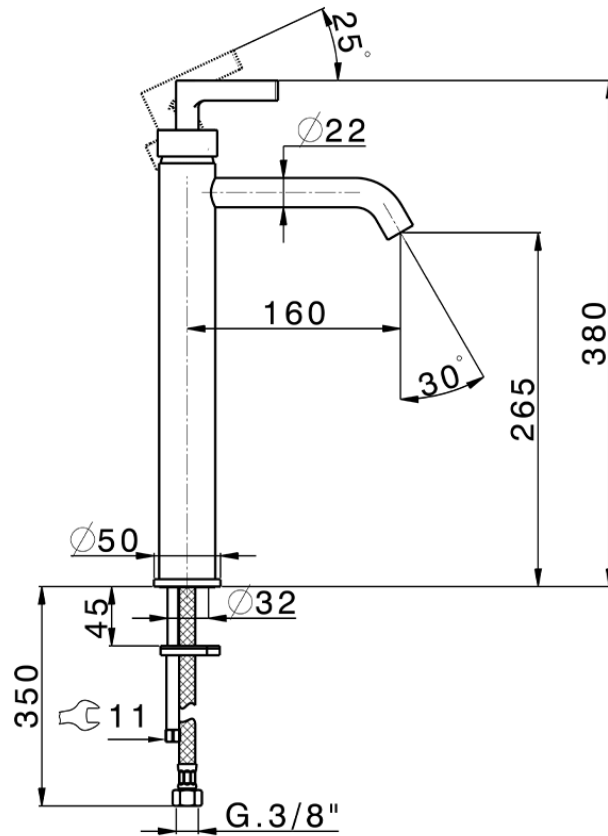

Single lever tall basin mixer GRACE_GC004540

GC004540

<https://en.cisal.it/single-lever-tall-basin-mixer-grace-gc004540>

2026-06-14